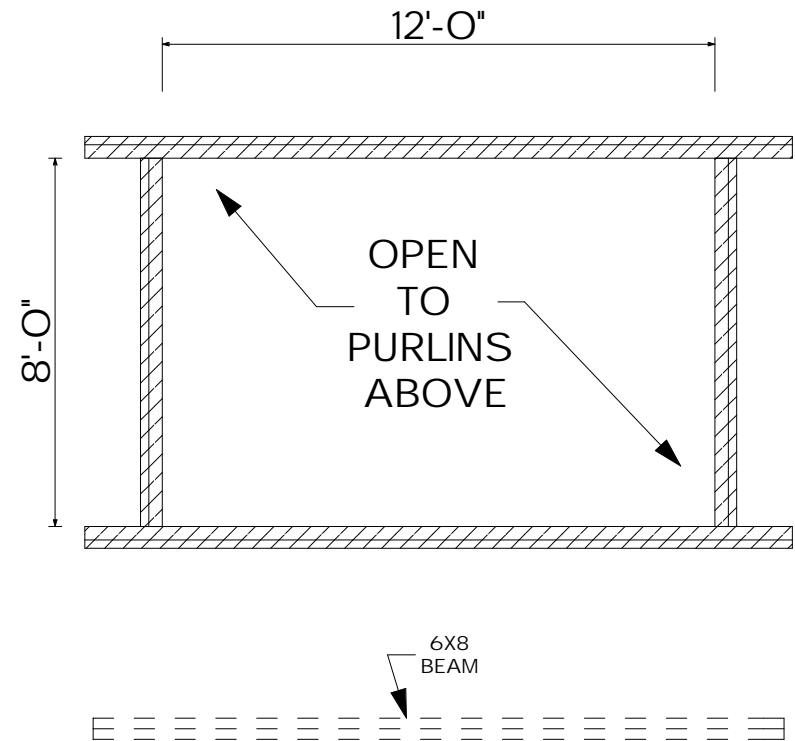

MOOSEHEAD CEDAR LOG HOMES

The Angler

Sq. Ft.: 108
Size: 12'Wx8'L

"Adventure Series"

FRONT

LEFT

REAR

RIGHT

FIRST FLOOR

SECOND FLOOR