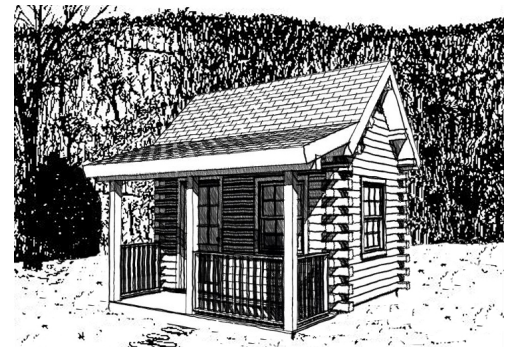

MOOSEHEAD CEDAR LOG HOMES

The Angler

Sq. Ft.: 108
Size: 12'Wx8'L

"Adventure Series"

FRONT

LEFT

REAR

RIGHT

FIRST FLOOR

SECOND FLOOR