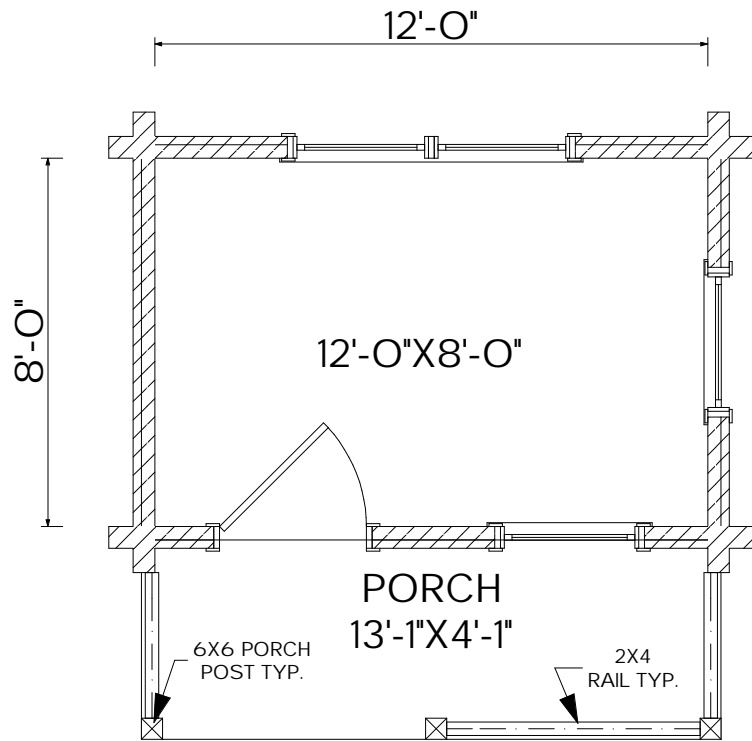

MOOSEHEAD CEDAR LOG HOMES

The Angler

Sq. Ft.: 108
Size: 12'Wx8'L

"Adventure Series"

FRONT

LEFT

REAR

RIGHT

FIRST FLOOR

SECOND FLOOR