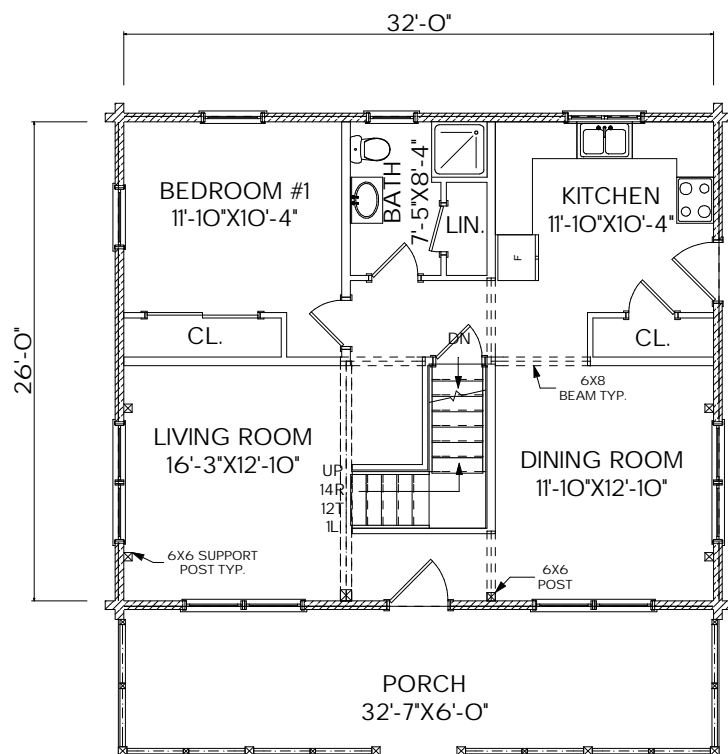

MOOSEHEAD CEDAR LOG HOMES

The Appalachian

Sq. Ft.: 1,698
Size: 32'Wx26'L
Baths: 2
Bedrooms: 3

FRONT

LEFT

REAR

RIGHT

FIRST FLOOR

SECOND FLOOR