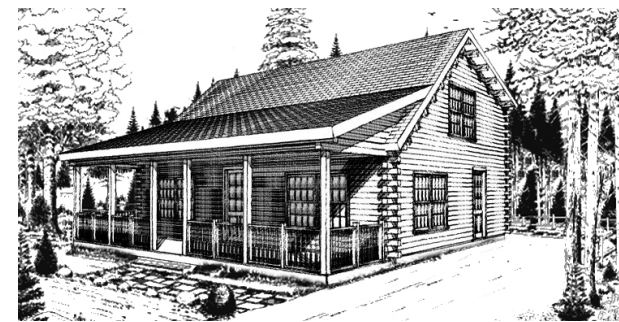

MOOSEHEAD CEDAR LOG HOMES

The Appalachian

Sq. Ft.: 1,698
Size: 32'Wx26'L
Baths: 2
Bedrooms: 3

FRONT

LEFT

REAR

RIGHT

FIRST FLOOR

SECOND FLOOR