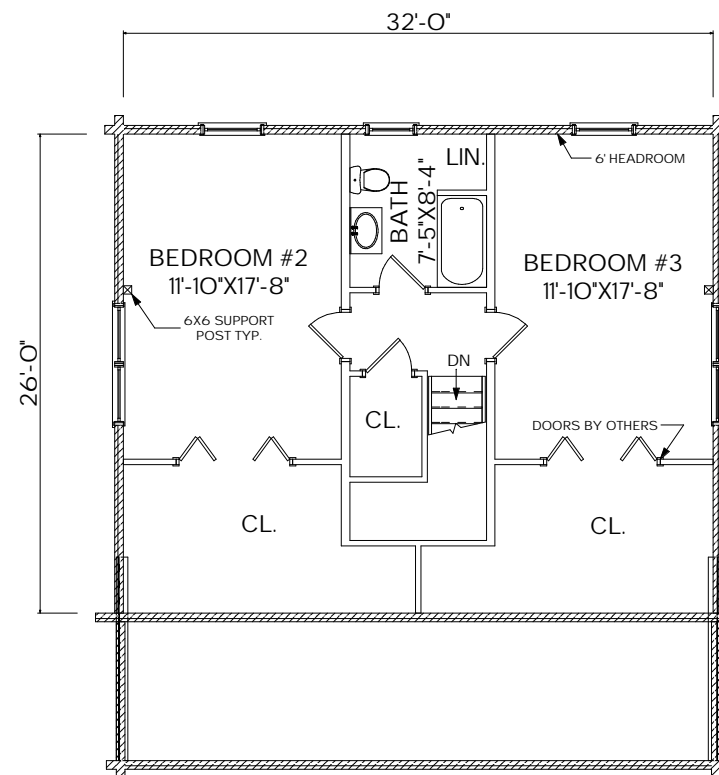

MOOSEHEAD CEDAR LOG HOMES

The Appalachian

Sq. Ft.: 1,698
Size: 32'Wx26'L
Baths: 2
Bedrooms: 3

FRONT

LEFT

REAR

RIGHT

FIRST FLOOR

SECOND FLOOR