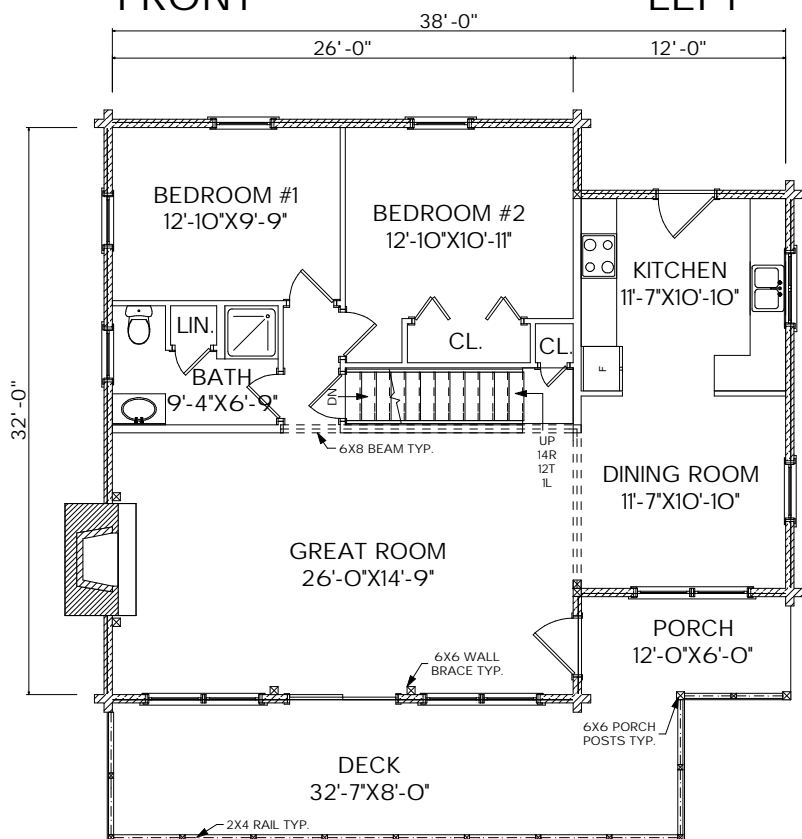

MOOSEHEAD CEDAR LOG HOMES

The Ashville

Sq. Ft.: 1,538
 Size: 38'Wx32'L
 Baths: 2
 Bedrooms: 2

FRONT

LEFT

REAR

RIGHT

FIRST FLOOR

SECOND FLOOR