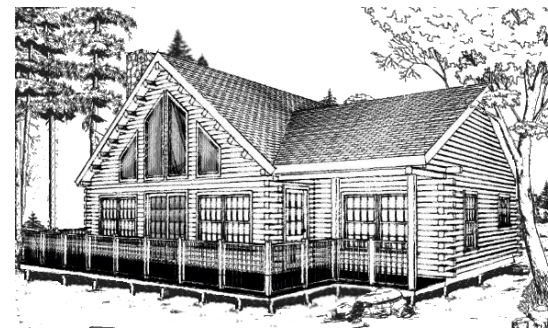

MOOSEHEAD CEDAR LOG HOMES

The Ashville

Sq. Ft.: 1,538
 Size: 38'Wx32'L
 Baths: 2
 Bedrooms: 2

FRONT

LEFT

REAR

RIGHT

FIRST FLOOR

SECOND FLOOR