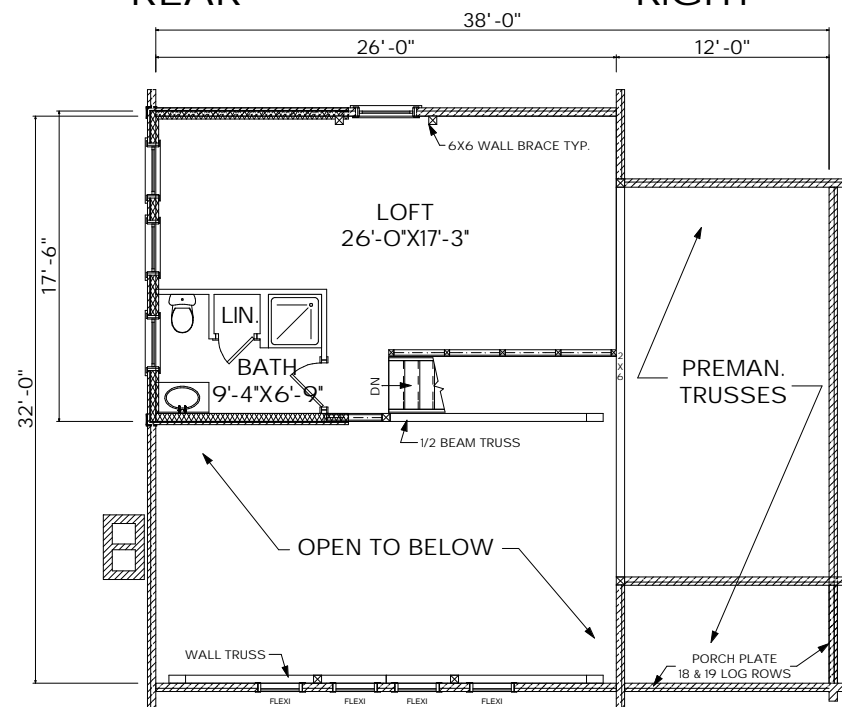

MOOSEHEAD CEDAR LOG HOMES

The Ashville

Sq. Ft.: 1,538
 Size: 38'Wx32'L
 Baths: 2
 Bedrooms: 2

FRONT

LEFT

REAR

RIGHT

FIRST FLOOR

SECOND FLOOR