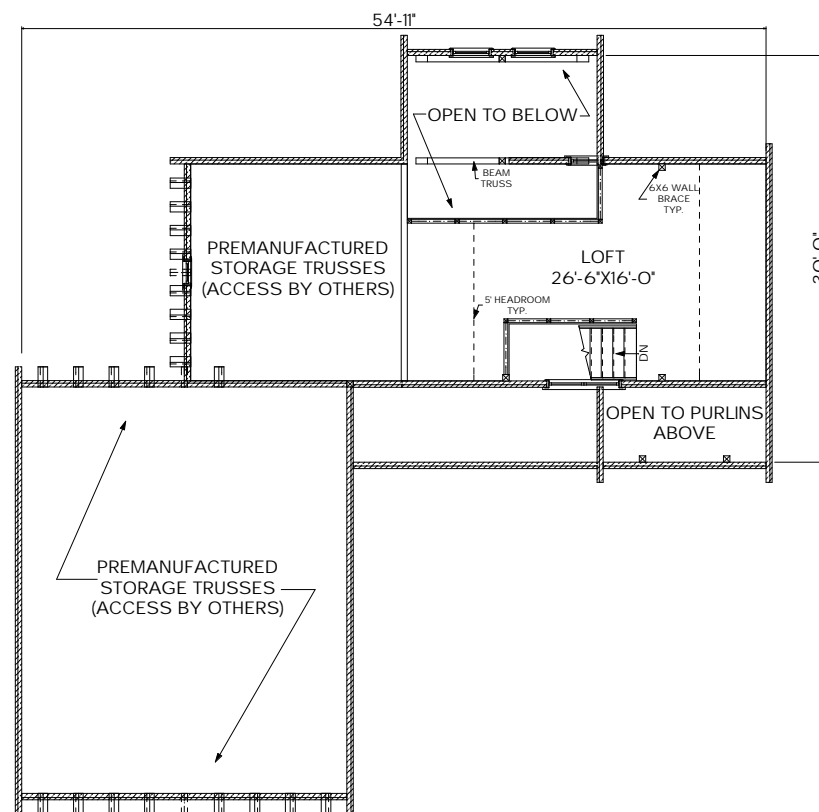

MOOSEHEAD CEDAR LOG HOMES

The Barren

Sq. Ft.: 1,387
Size: 54'11"Wx30'O'L
Baths: 2
Bedrooms: 1

FRONT

LEFT

REAR

RIGHT

FIRST FLOOR

SECOND FLOOR