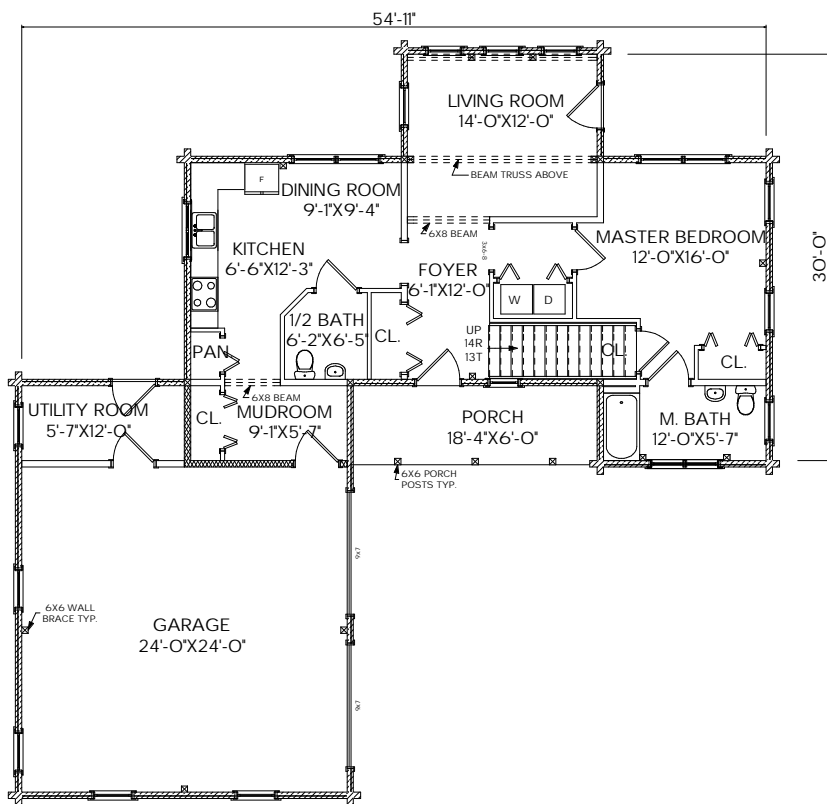

MOOSEHEAD CEDAR LOG HOMES

The Barren

Sq. Ft.: 1,387
Size: 54'11"Wx30'O'L
Baths: 2
Bedrooms: 1

FRONT

LEFT

REAR

RIGHT

FIRST FLOOR

SECOND FLOOR