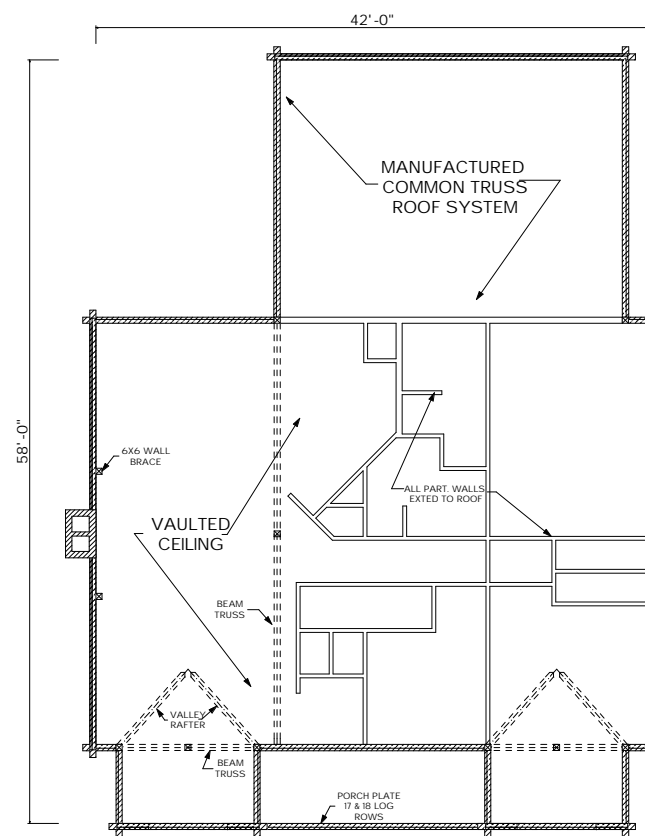

MOOSEHEAD CEDAR LOG HOMES

The Brassua

Sq. Ft.: 1,550
 Size: 42'Wx58'L
 Baths: 2
 Bedrooms: 3

FRONT

LEFT

REAR

RIGHT

FIRST FLOOR

SECOND FLOOR