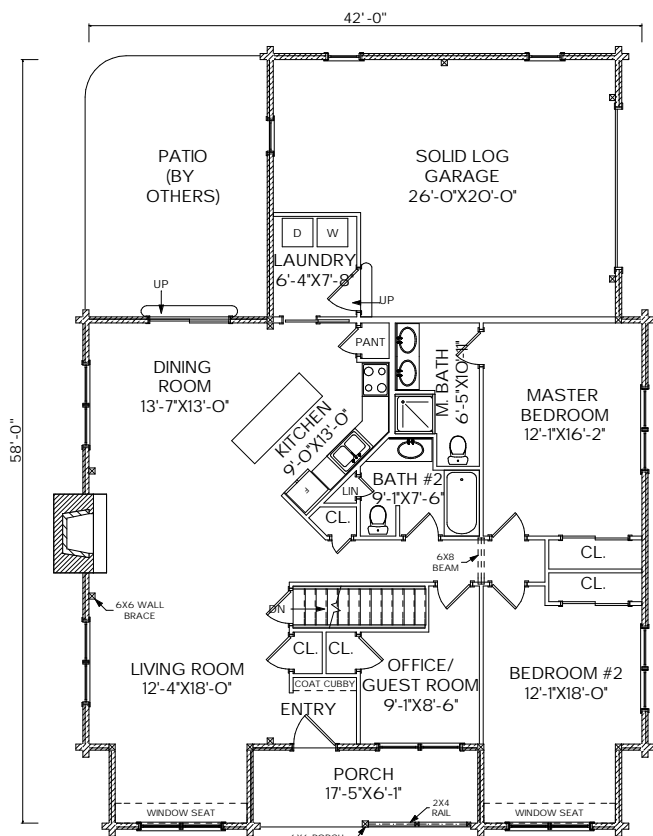

MOOSEHEAD CEDAR LOG HOMES

The Brassua

Sq. Ft.: 1,550
 Size: 42'Wx58'L
 Baths: 2
 Bedrooms: 3

FRONT

LEFT

REAR

RIGHT

FIRST FLOOR

SECOND FLOOR