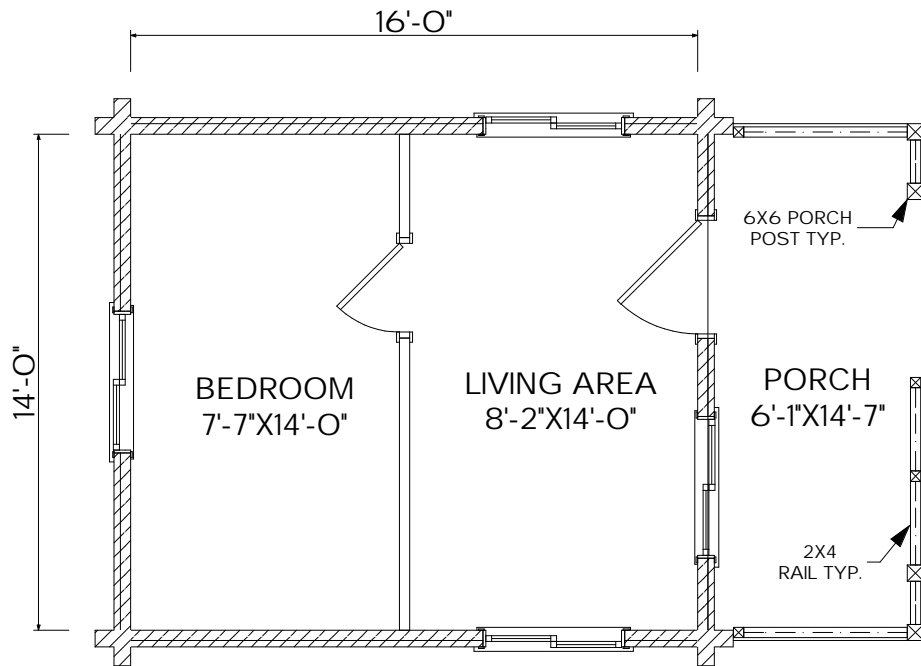

MOOSEHEAD CEDAR LOG HOMES

The Bungalow

Sq. Ft.: 242
Size: 16'Wx14'L

"Adventure Series"

FRONT

LEFT

REAR

RIGHT

FIRST FLOOR

SECOND FLOOR