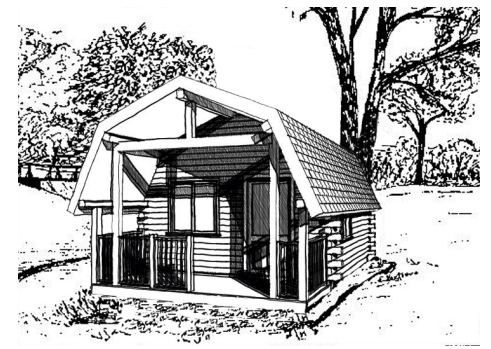

MOOSEHEAD CEDAR LOG HOMES

The Bungalow

Sq. Ft.: 242
Size: 16'Wx14'L

"Adventure Series"

FRONT

LEFT

REAR

RIGHT

FIRST FLOOR

SECOND FLOOR