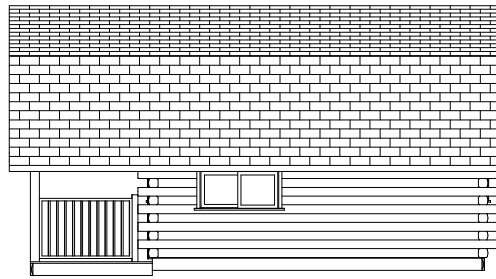

MOOSEHEAD CEDAR LOG HOMES

The Bungalow

Sq. Ft.: 242
Size: 16'Wx14'L

"Adventure Series"

FRONT

LEFT

REAR

RIGHT

FIRST FLOOR

SECOND FLOOR