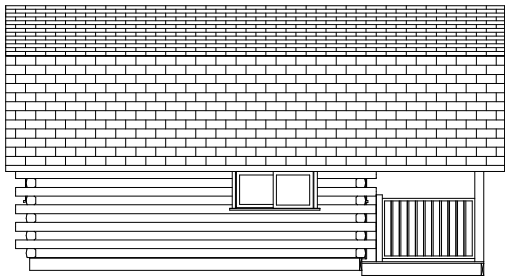

MOOSEHEAD CEDAR LOG HOMES

The Bungalow

Sq. Ft.: 242
Size: 16'Wx14'L

"Adventure Series"

FRONT

LEFT

REAR

RIGHT

FIRST FLOOR

SECOND FLOOR