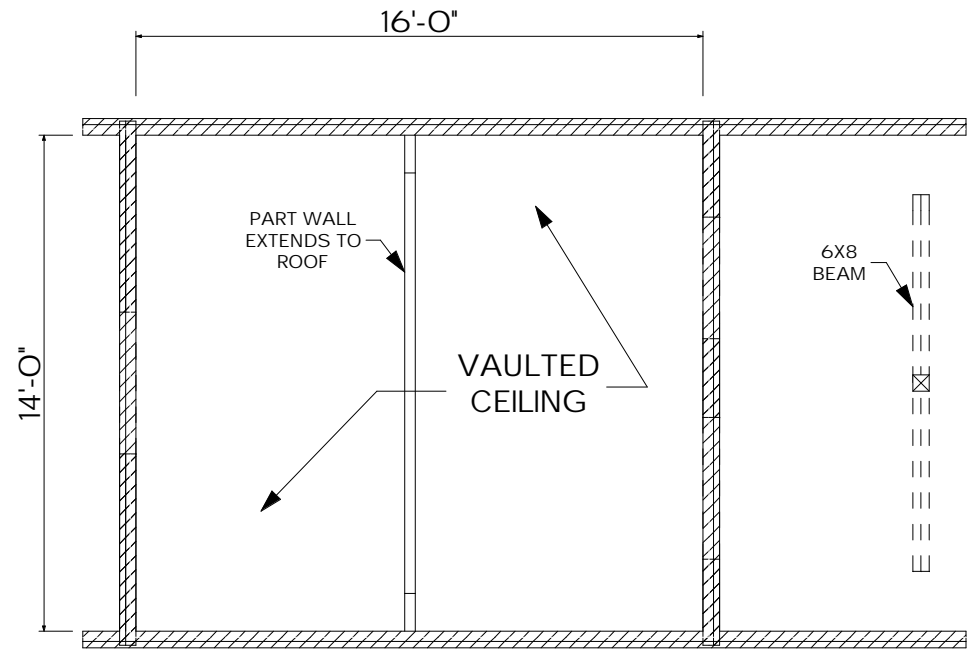

MOOSEHEAD CEDAR LOG HOMES

The Bungalow

Sq. Ft.: 242
Size: 16'Wx14'L

"Adventure Series"

FRONT

LEFT

REAR

RIGHT

FIRST FLOOR

SECOND FLOOR