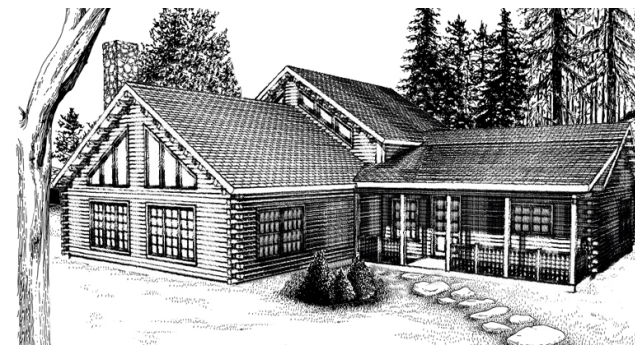

MOOSEHEAD CEDAR LOG HOMES

The Caribou

Sq. Ft.: 2,658
Size: 52'Wx48'L
Baths: 2
Bedrooms: 3

FRONT

LEFT

REAR

RIGHT

FIRST FLOOR