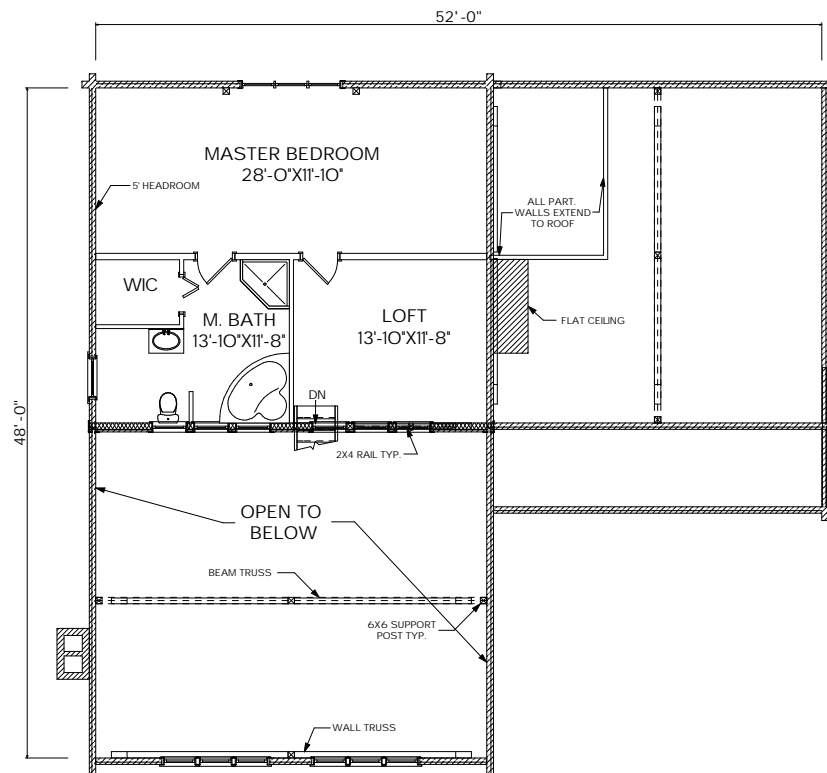

MOOSEHEAD CEDAR LOG HOMES

The Caribou

Sq. Ft.: 2,658
Size: 52'Wx48'L
Baths: 2
Bedrooms: 3

FRONT

LEFT

REAR

RIGHT

FIRST FLOOR

SECOND FLOOR