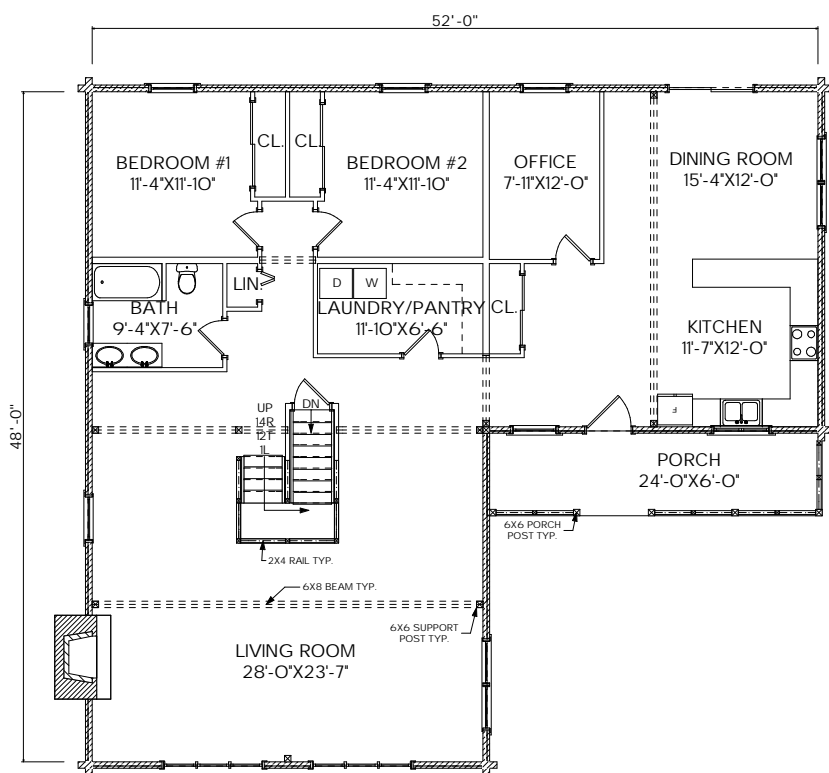

MOOSEHEAD CEDAR LOG HOMES

The Caribou

Sq. Ft.: 2,658
Size: 52'Wx48'L
Baths: 2
Bedrooms: 3

FRONT

LEFT

REAR

RIGHT

FIRST FLOOR

SECOND FLOOR