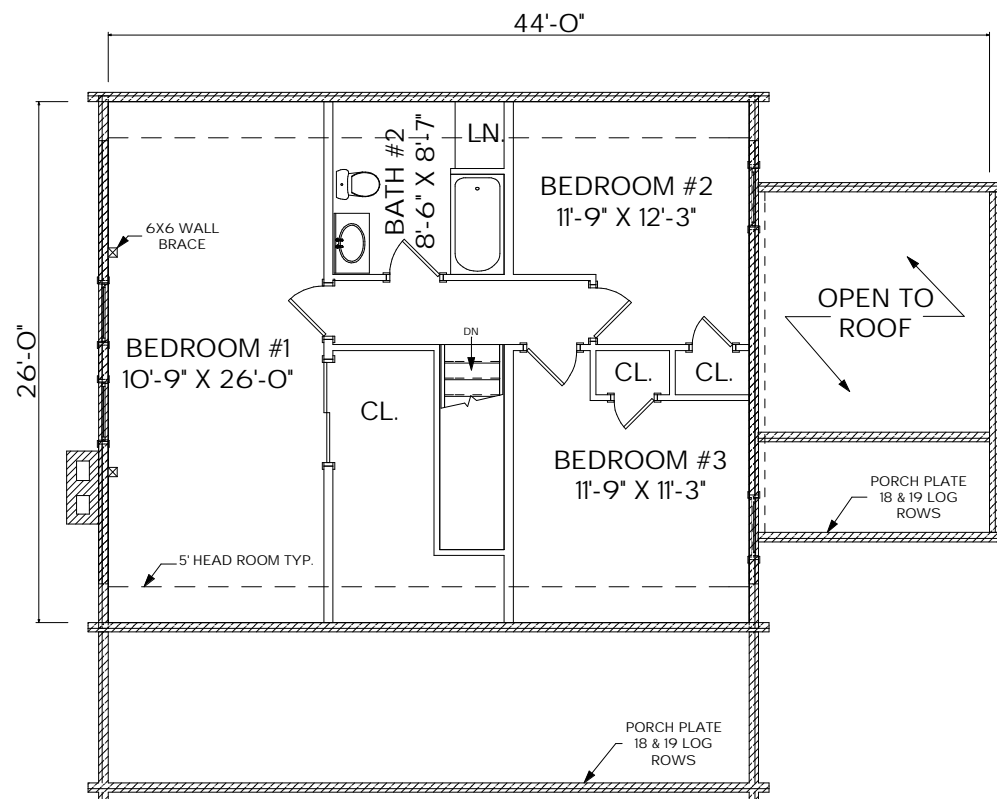

MOOSEHEAD CEDAR LOG HOMES

The Cedarcrest

Sq. Ft.: 1,814
Size: 44'Wx26'L
Baths: 2
Bedrooms: 4

FRONT

LEFT

REAR

RIGHT

FIRST FLOOR

SECOND FLOOR