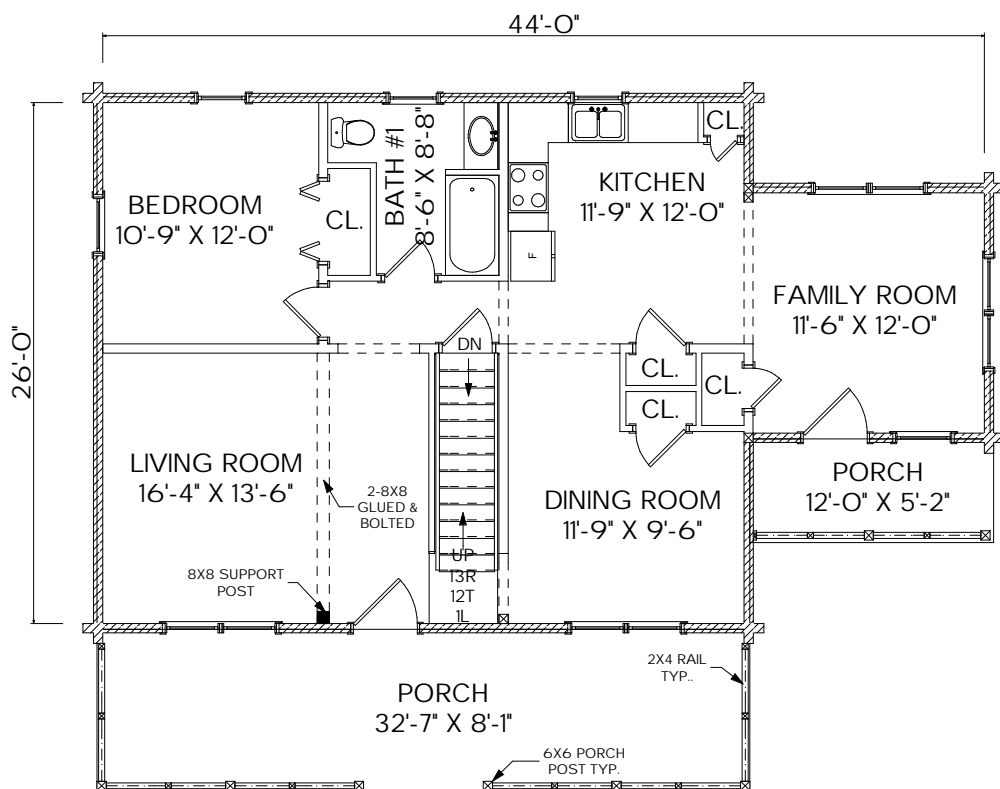

MOOSEHEAD CEDAR LOG HOMES

The Cedarcrest

Sq. Ft.: 1,814
Size: 44'Wx26'L
Baths: 2
Bedrooms: 4

FRONT

LEFT

REAR

RIGHT

FIRST FLOOR

SECOND FLOOR