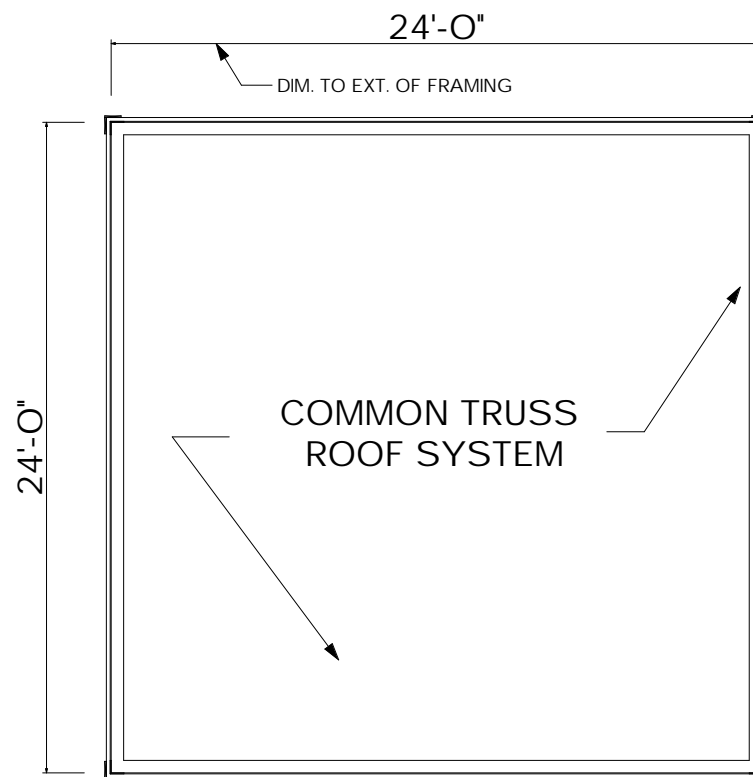

MOOSEHEAD CEDAR LOG HOMES

Log Sided Gable Garage

Sq. Ft.: 576
Size: 24'Wx24'L

FRONT

LEFT

REAR

RIGHT

FIRST FLOOR

SECOND FLOOR