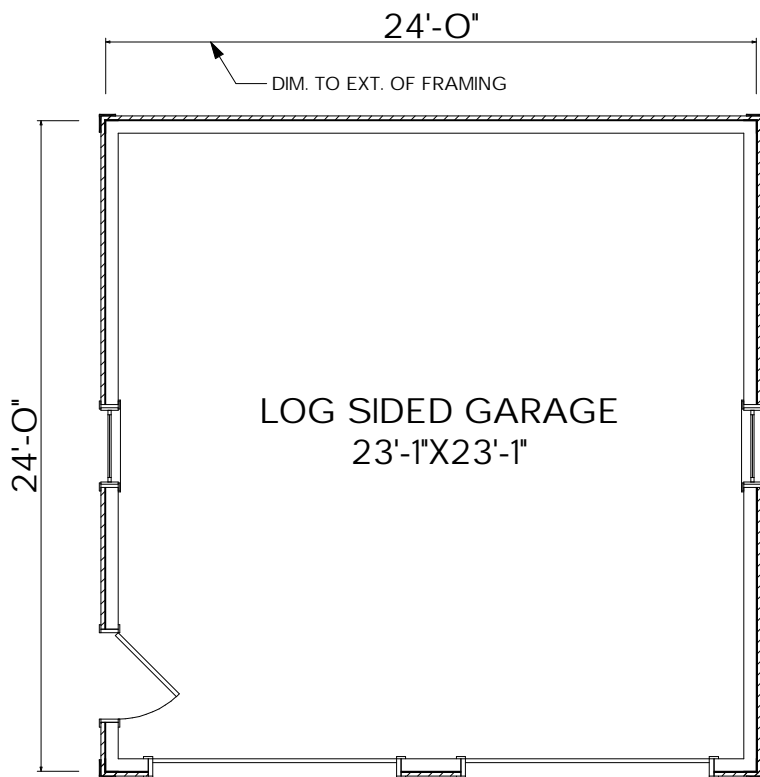

MOOSEHEAD CEDAR LOG HOMES

Log Sided Gable Garage

Sq. Ft.: 576
Size: 24'Wx24'L

FRONT

LEFT

REAR

RIGHT

FIRST FLOOR

SECOND FLOOR