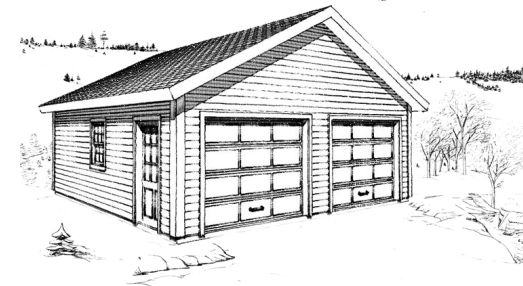

MOOSEHEAD CEDAR LOG HOMES

Log Sided Gable Garage

Sq. Ft.: 576
Size: 24'Wx24'L

FRONT

LEFT

REAR

RIGHT

FIRST FLOOR