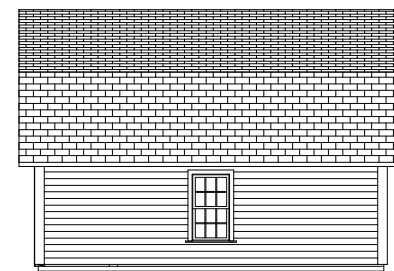

# MOOSEHEAD CEDAR LOG HOMES

## Log Sided Gambrel Garage

Sq. Ft.: 1066  
Size: 24'Wx24'L

FRONT

LEFT

REAR

RIGHT

24'-0"

FIRST FLOOR