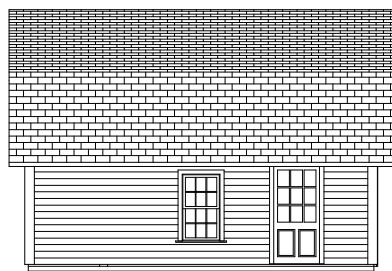

# MOOSEHEAD CEDAR LOG HOMES

## Log Sided Gambrel Garage

Sq. Ft.: 1066  
Size: 24'Wx24'L

FRONT

LEFT

REAR

RIGHT

24'-0"

FIRST FLOOR