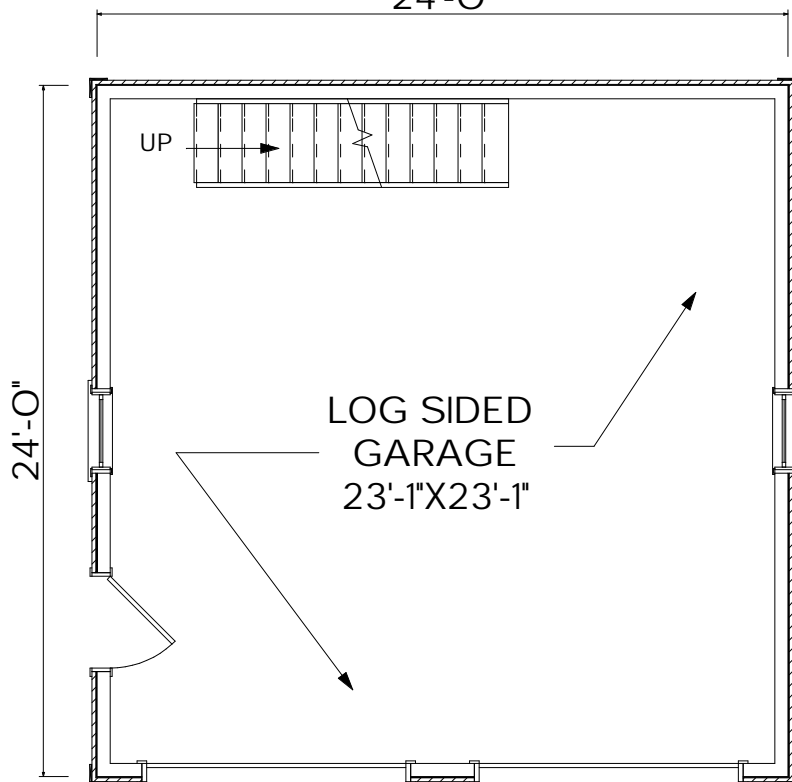

## Log Sided Gambrel Garage

Sq. Ft.: 1066  
Size: 24'Wx24'L

FRONT

LEFT

REAR

RIGHT

24'-0"

FIRST FLOOR

24'-0"

SECOND FLOOR