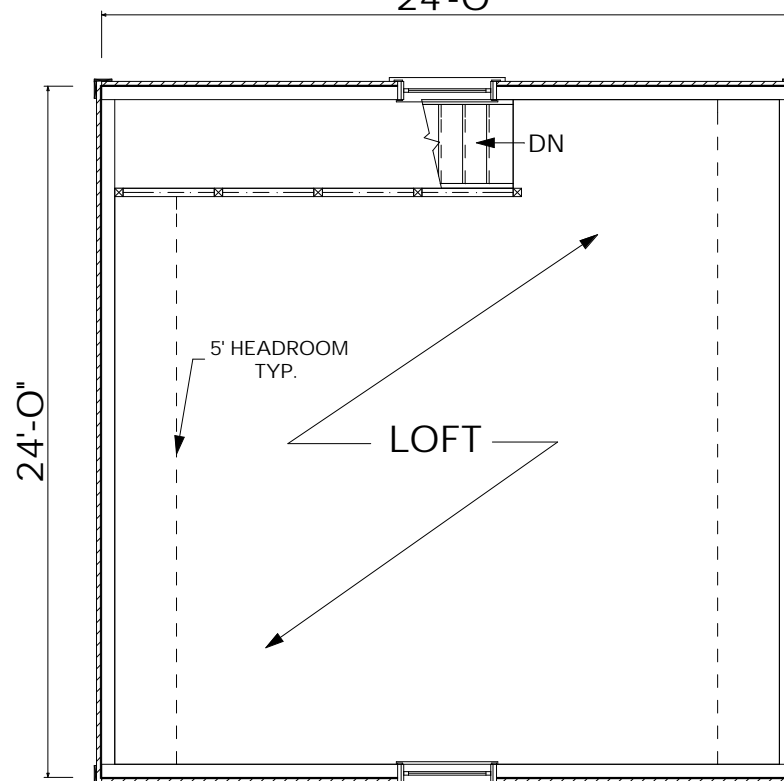

## Log Sided Gambrel Garage

Sq. Ft.: 1066  
Size: 24'Wx24'L

FRONT

LEFT

REAR

RIGHT

24'-0"

FIRST FLOOR

24'-0"

SECOND FLOOR