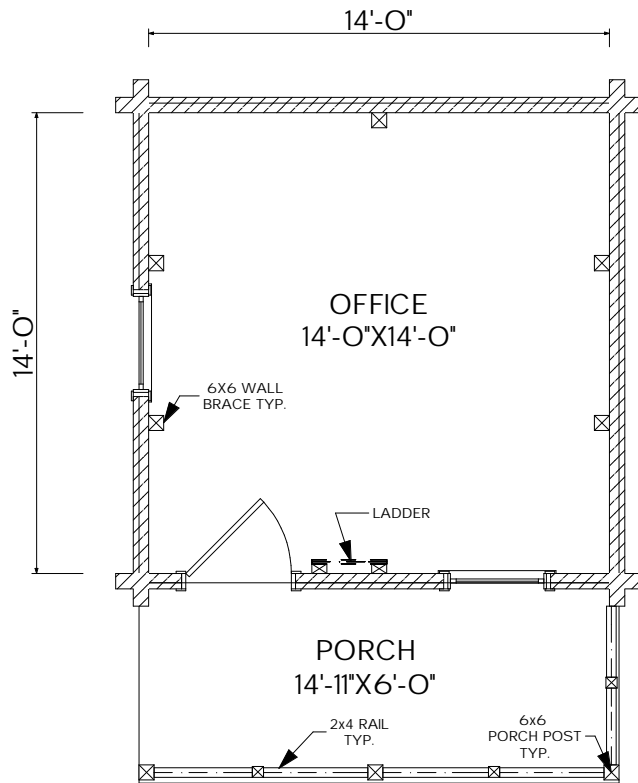

MOOSEHEAD CEDAR LOG HOMES

The Getaway

Sq. Ft.: 290
Size: 14'Wx20'L

"Adventure Series"

FRONT

LEFT

REAR

RIGHT

FIRST FLOOR

SECOND FLOOR