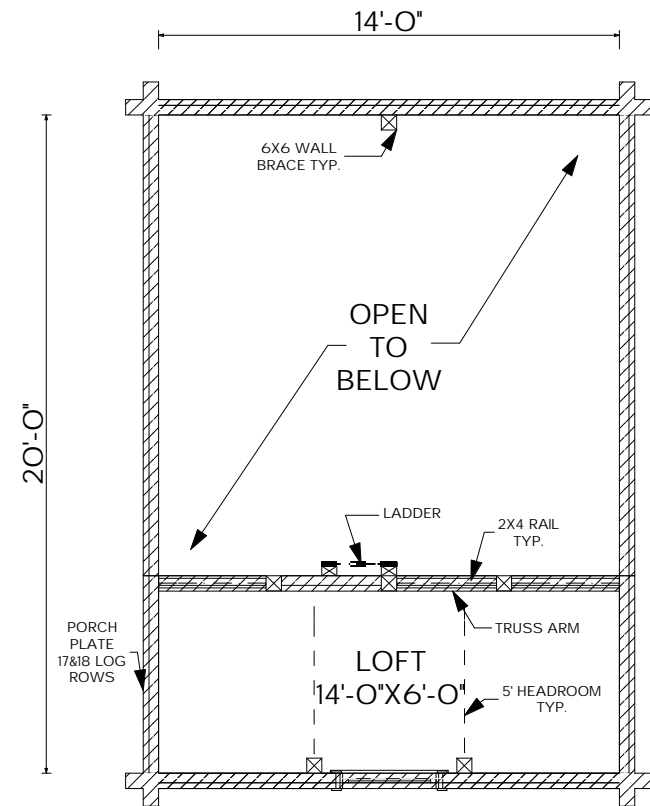

MOOSEHEAD CEDAR LOG HOMES

The Getaway

Sq. Ft.: 290
Size: 14'Wx20'L

"Adventure Series"

FRONT

LEFT

REAR

RIGHT

FIRST FLOOR

SECOND FLOOR