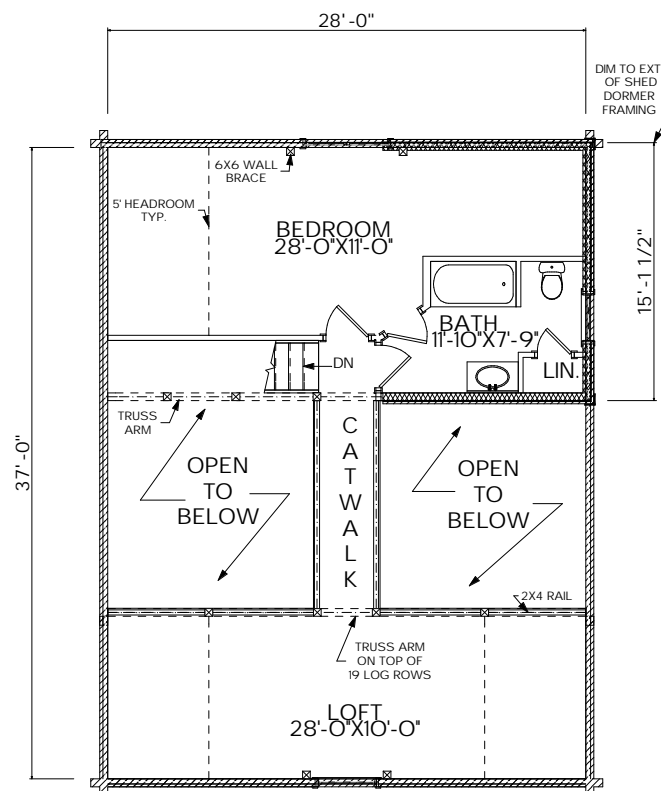

## The Harrington

Sq. Ft.: 1,487  
Size: 28'Wx37'L  
Baths: 2  
Bedrooms: 2

FRONT

LEFT

REAR

RIGHT

FIRST FLOOR

SECOND FLOOR