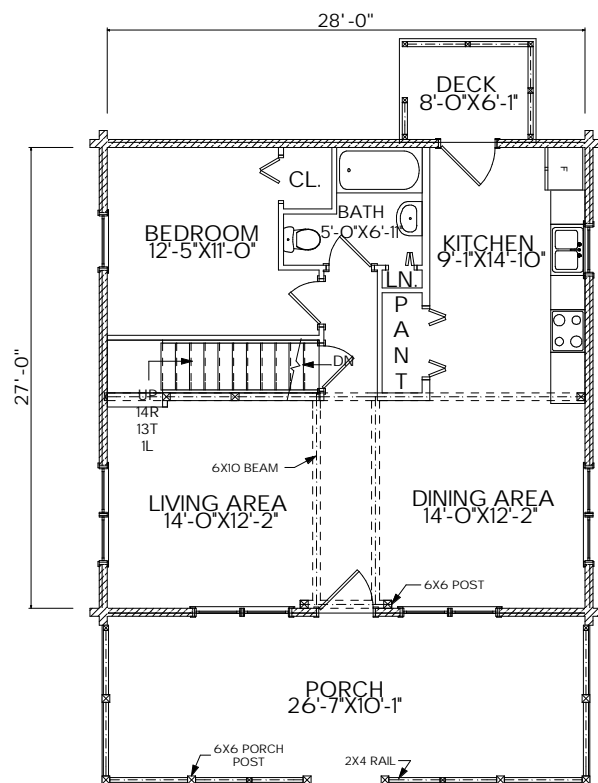

## The Harrington

Sq. Ft.: 1,487  
Size: 28'Wx37'L  
Baths: 2  
Bedrooms: 2

FRONT

LEFT

REAR

RIGHT

FIRST FLOOR

SECOND FLOOR