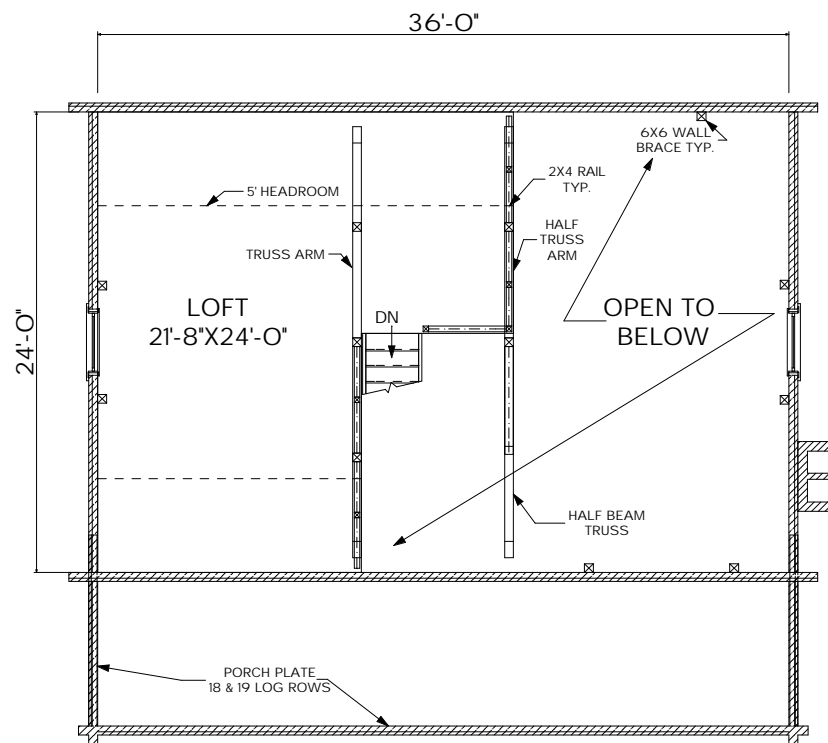

MOOSEHEAD CEDAR LOG HOMES

The Haven II

Sq. Ft.: 1,249
Size: 36'Wx24'L
Baths: 2
Bedrooms: 1

FRONT

LEFT

REAR

RIGHT

FIRST FLOOR

SECOND FLOOR