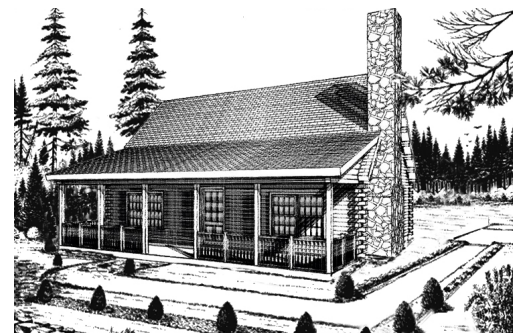

MOOSEHEAD CEDAR LOG HOMES

The Haven II

Sq. Ft.: 1,249
Size: 36'Wx24'L
Baths: 2
Bedrooms: 1

FRONT

LEFT

REAR

RIGHT

FIRST FLOOR