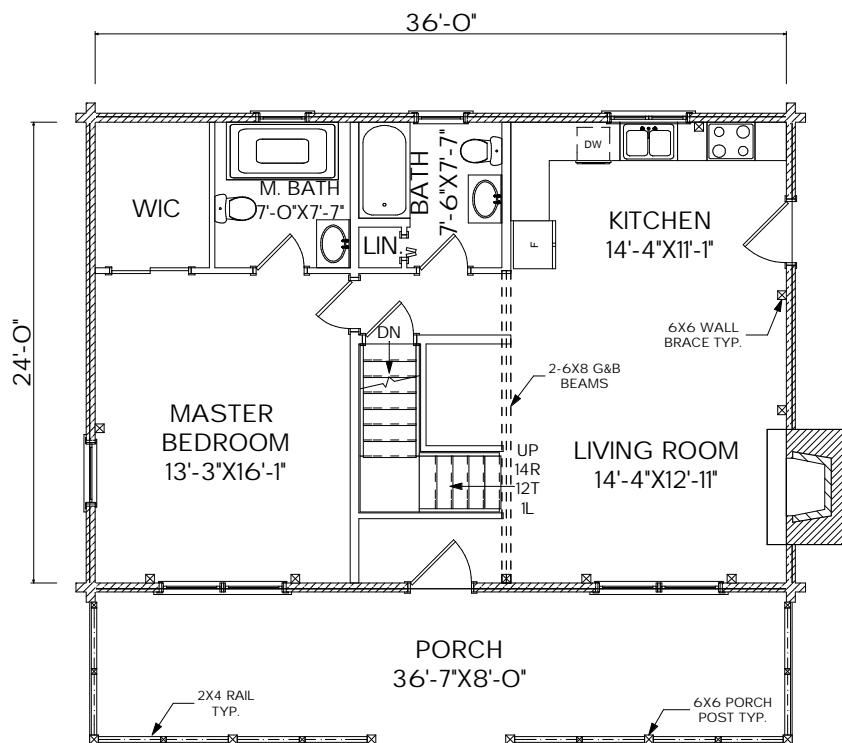

MOOSEHEAD CEDAR LOG HOMES

The Haven II

Sq. Ft.: 1,249
Size: 36'Wx24'L
Baths: 2
Bedrooms: 1

FRONT

LEFT

REAR

RIGHT

FIRST FLOOR

SECOND FLOOR