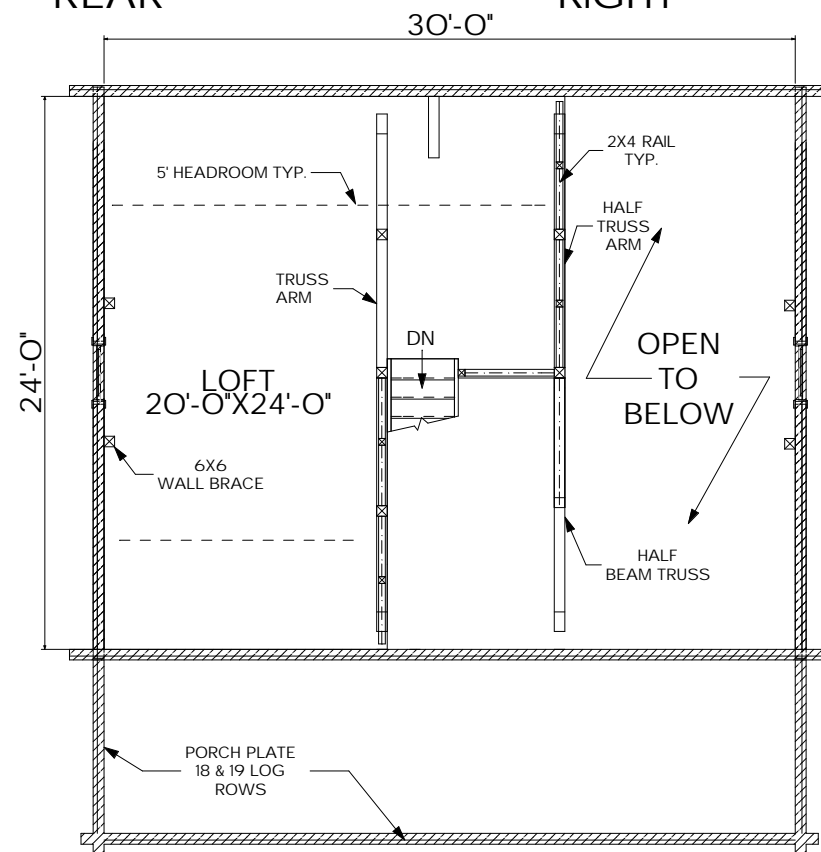

MOOSEHEAD CEDAR LOG HOMES

The Haven

Sq. Ft.: 1,114
Size: 30'Wx24'L
Baths: 1
Bedrooms: 2

FRONT

LEFT

REAR

RIGHT

FIRST FLOOR

SECOND FLOOR