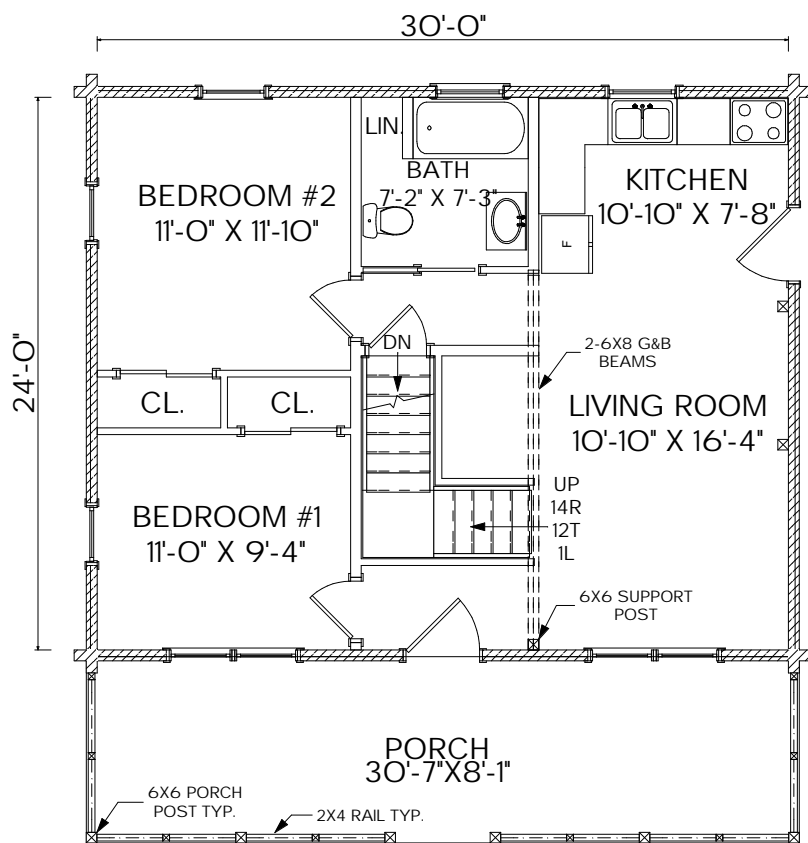

MOOSEHEAD CEDAR LOG HOMES

The Haven

Sq. Ft.: 1,114
Size: 30'Wx24'L
Baths: 1
Bedrooms: 2

FRONT

LEFT

REAR

RIGHT

FIRST FLOOR

SECOND FLOOR