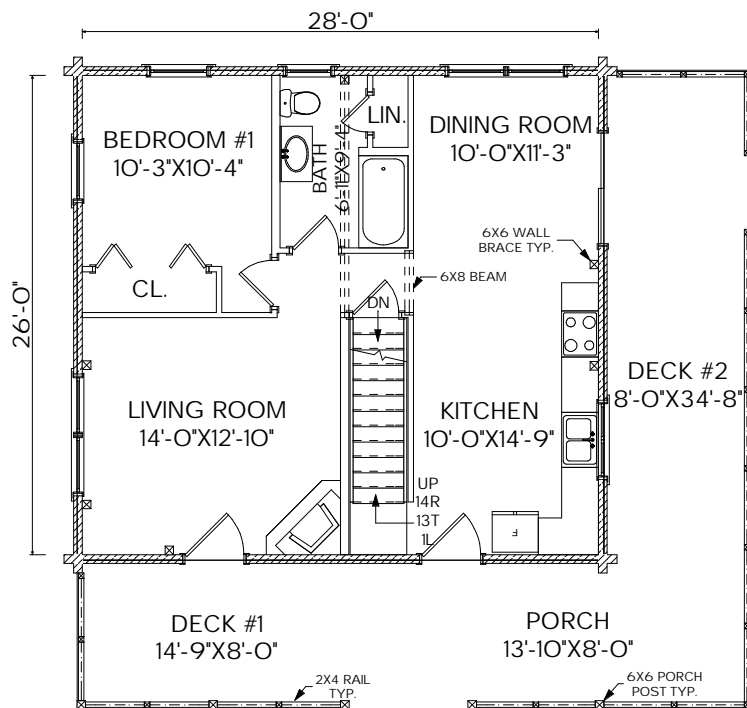

MOOSEHEAD CEDAR LOG HOMES

The Hideaway

Sq. Ft.: 1,176
Size: 28'Wx26'L
Baths: 1
Bedrooms: 2

FRONT

LEFT

REAR

RIGHT

FIRST FLOOR

SECOND FLOOR