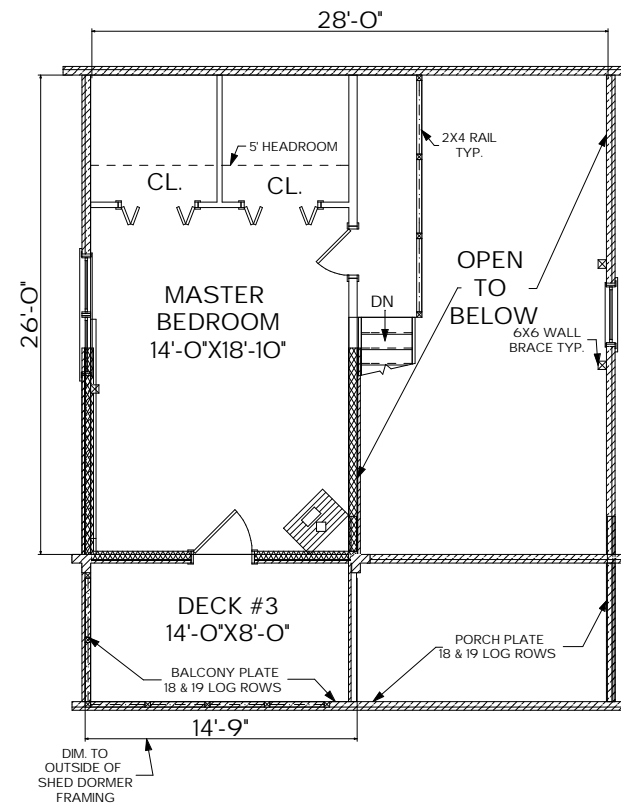

MOOSEHEAD CEDAR LOG HOMES

The Hideaway

Sq. Ft.: 1,176
Size: 28'Wx26'L
Baths: 1
Bedrooms: 2

FRONT

LEFT

REAR

RIGHT

FIRST FLOOR

SECOND FLOOR