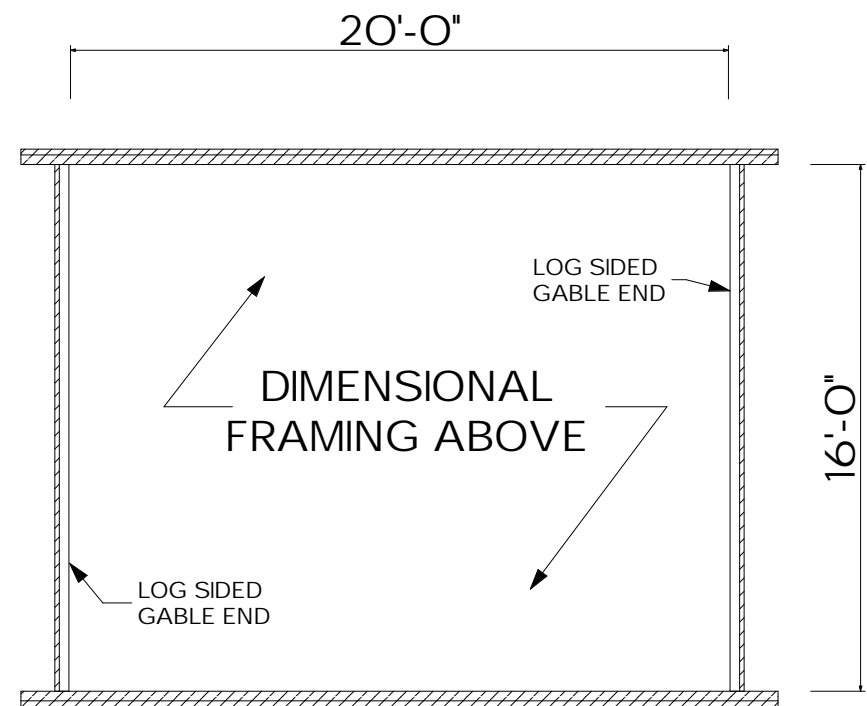

## The Hunter

Sq. Ft.: 320  
Size: 20'Wx16'L  
Baths: 1  
Bedrooms: 1

FRONT

LEFT

REAR

RIGHT

FIRST FLOOR

SECOND FLOOR