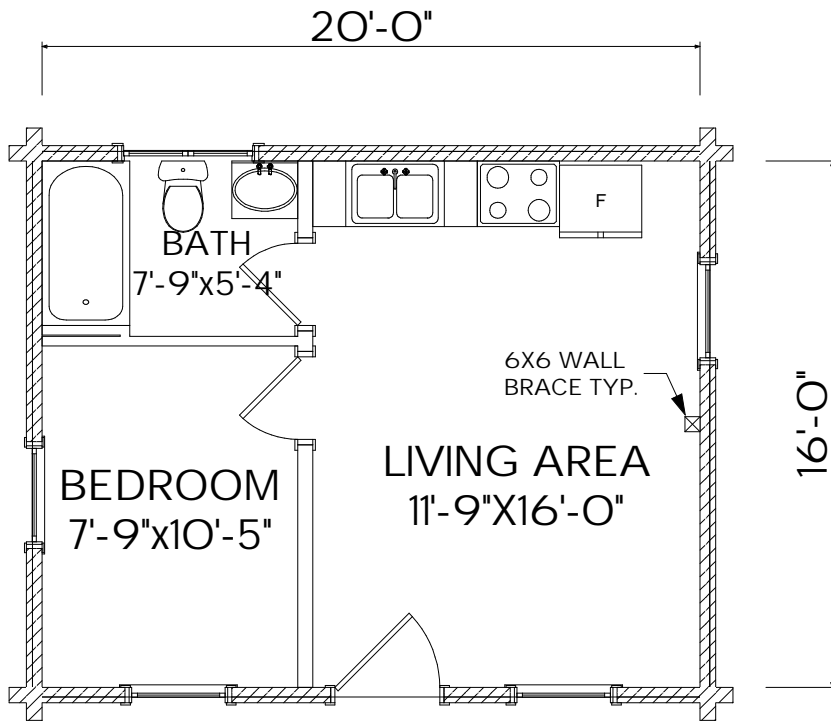

## The Hunter

Sq. Ft.: 320  
Size: 20'Wx16'L  
Baths: 1  
Bedrooms: 1

FRONT

LEFT

REAR

RIGHT

FIRST FLOOR

SECOND FLOOR