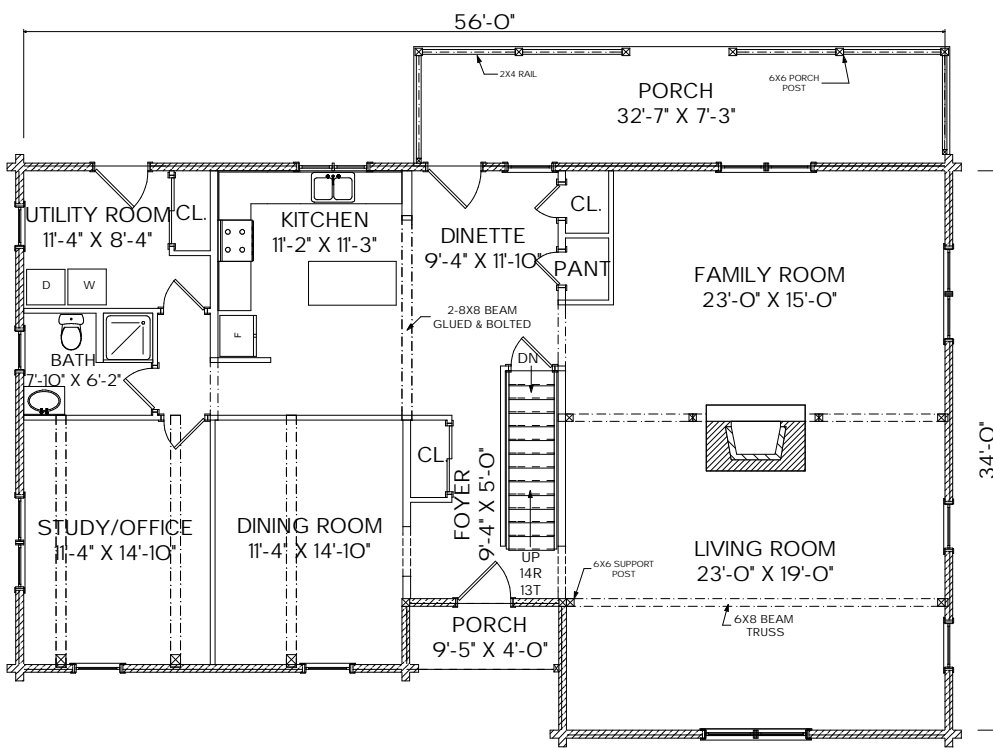

## The Kennebec

Sq. Ft.: 3,090  
Size: 56'Wx34'L  
Baths: 3  
Bedrooms: 3-4

FRONT

LEFT

REAR

RIGHT

FIRST FLOOR

SECOND FLOOR