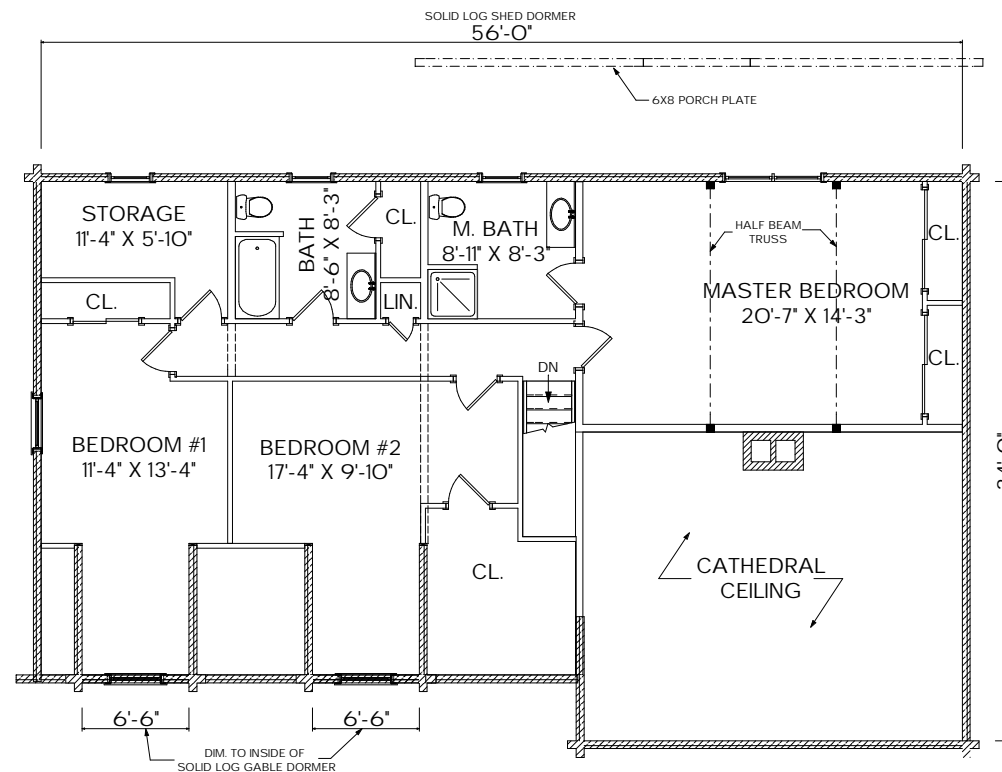

## The Kennebec

Sq. Ft.: 3,090  
Size: 56'Wx34'L  
Baths: 3  
Bedrooms: 3-4

FRONT

LEFT

REAR

RIGHT

FIRST FLOOR

SECOND FLOOR