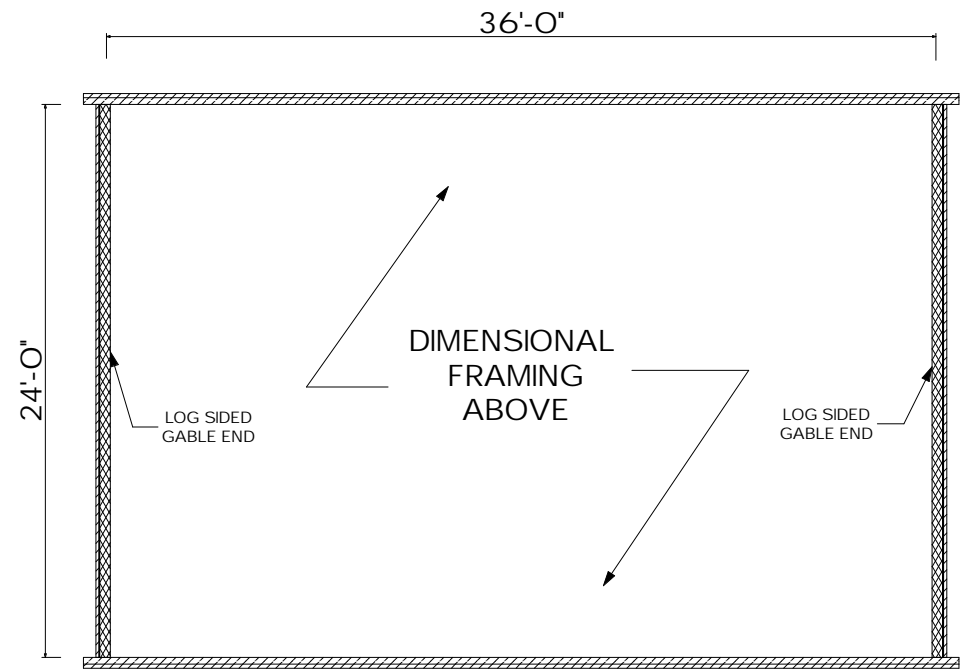

MOOSEHEAD CEDAR LOG HOMES

The Little Wilson Pond

Sq. Ft.: 864
Size: 36'Wx24'L
Baths: 1
Bedrooms: 3

"Camp n' Cabin Series"

FRONT

LEFT

REAR

RIGHT

FIRST FLOOR

SECOND FLOOR