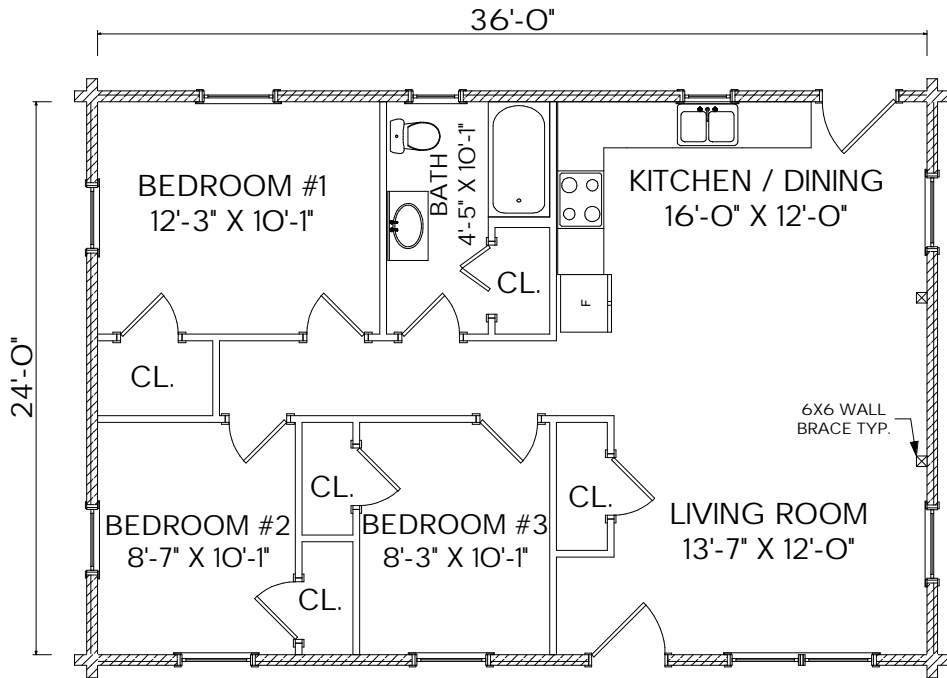

MOOSEHEAD CEDAR LOG HOMES

The Little Wilson Pond

Sq. Ft.: 864
Size: 36'Wx24'L
Baths: 1
Bedrooms: 3

"Camp n' Cabin Series"

FRONT

LEFT

REAR

RIGHT

FIRST FLOOR

SECOND FLOOR