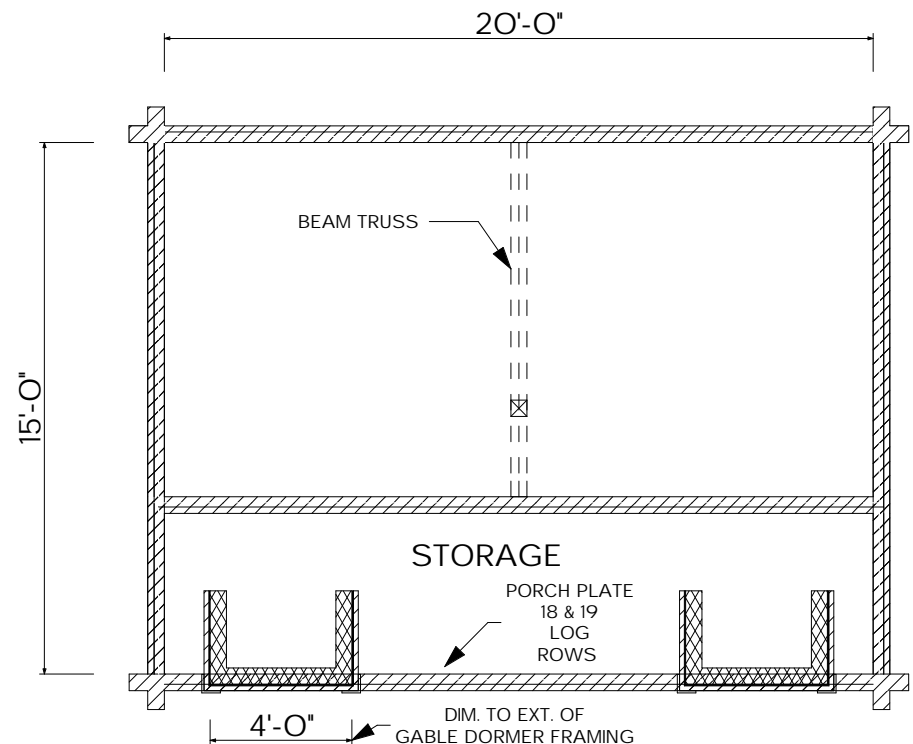

SECOND FLOOR