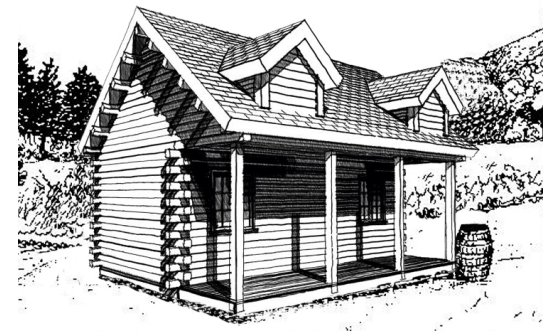

MOOSEHEAD CEDAR LOG HOMES

The Peddler

Sq. Ft.: 218
Size: 20'Wx10'L

"Adventure Series"

FRONT

LEFT

REAR

RIGHT

FIRST FLOOR

SECOND FLOOR