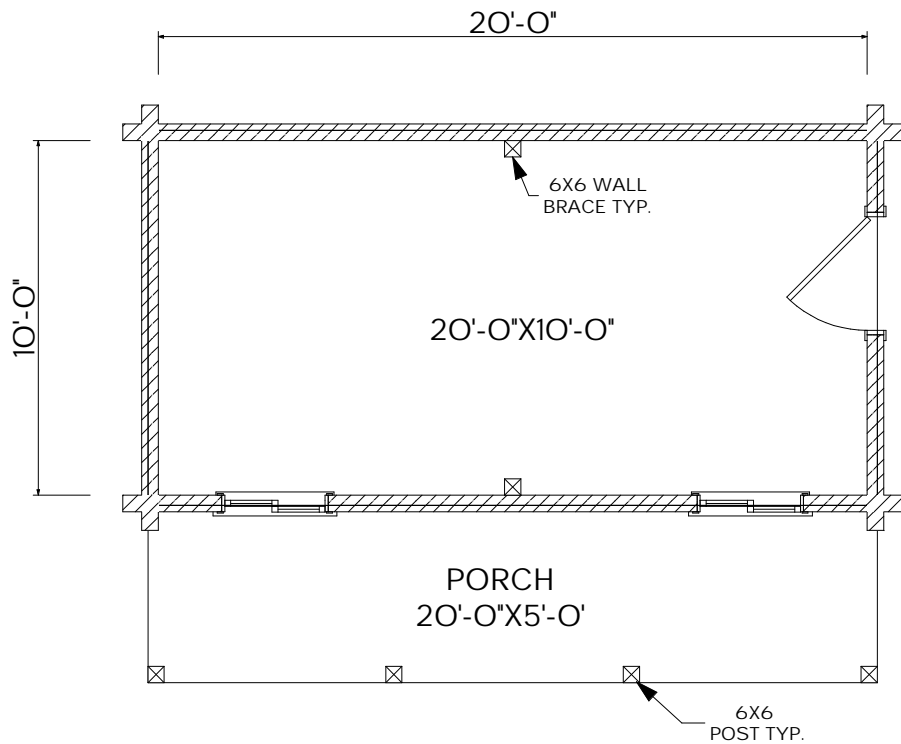

MOOSEHEAD CEDAR LOG HOMES

The Peddler

Sq. Ft.: 218
Size: 20'Wx10'L

"Adventure Series"

FRONT

LEFT

REAR

RIGHT

FIRST FLOOR

SECOND FLOOR