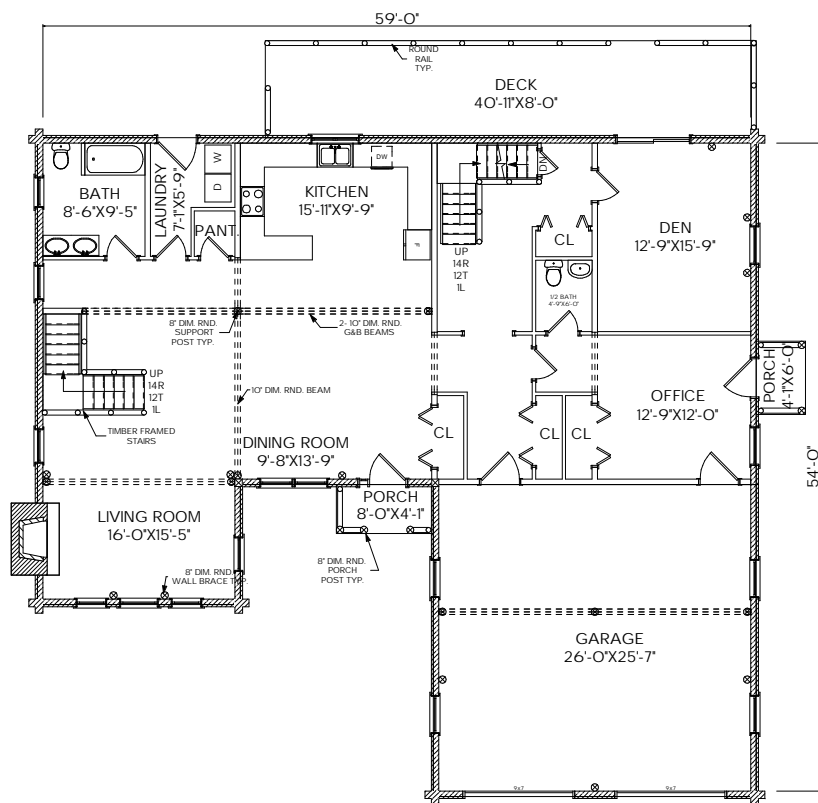

MOOSEHEAD CEDAR LOG HOMES

The Piscataquis

Sq. Ft.: 3,784
Size: 59'Wx54'L
Baths: 4
Bedrooms: 3-5

FRONT

LEFT

REAR

RIGHT

FIRST FLOOR

SECOND FLOOR