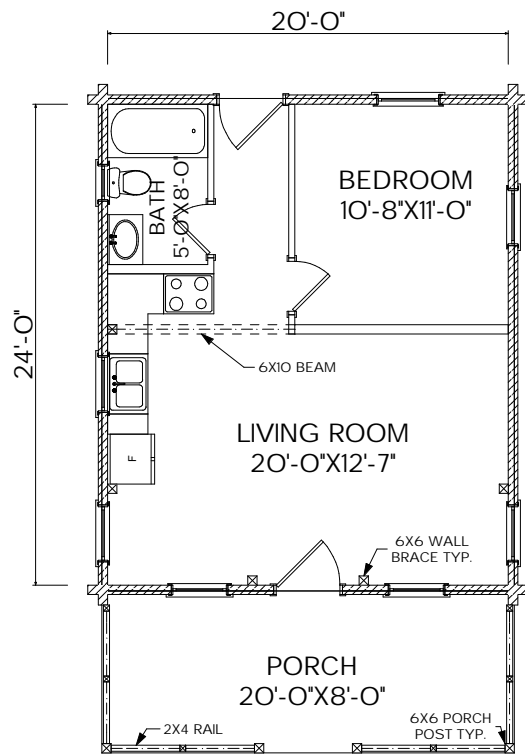

MOOSEHEAD CEDAR LOG HOMES

"Camp n' Cabin Series"

The Poacher

Sq. Ft.: 880
Size: 20'Wx32'L
Baths: 1
Bedrooms: 1

FRONT

LEFT

REAR

RIGHT

FIRST FLOOR

SECOND FLOOR