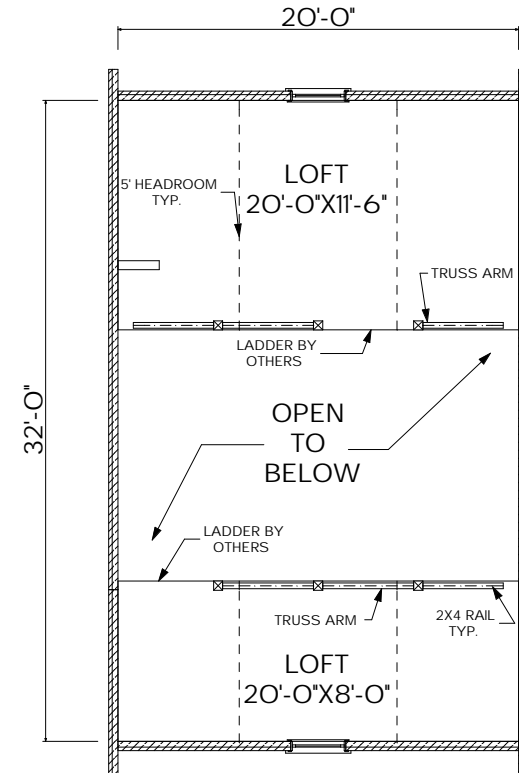

MOOSEHEAD CEDAR LOG HOMES

"Camp n' Cabin Series"

The Poacher

Sq. Ft.: 880
Size: 20'Wx32'L
Baths: 1
Bedrooms: 1

FRONT

LEFT

REAR

RIGHT

FIRST FLOOR

SECOND FLOOR