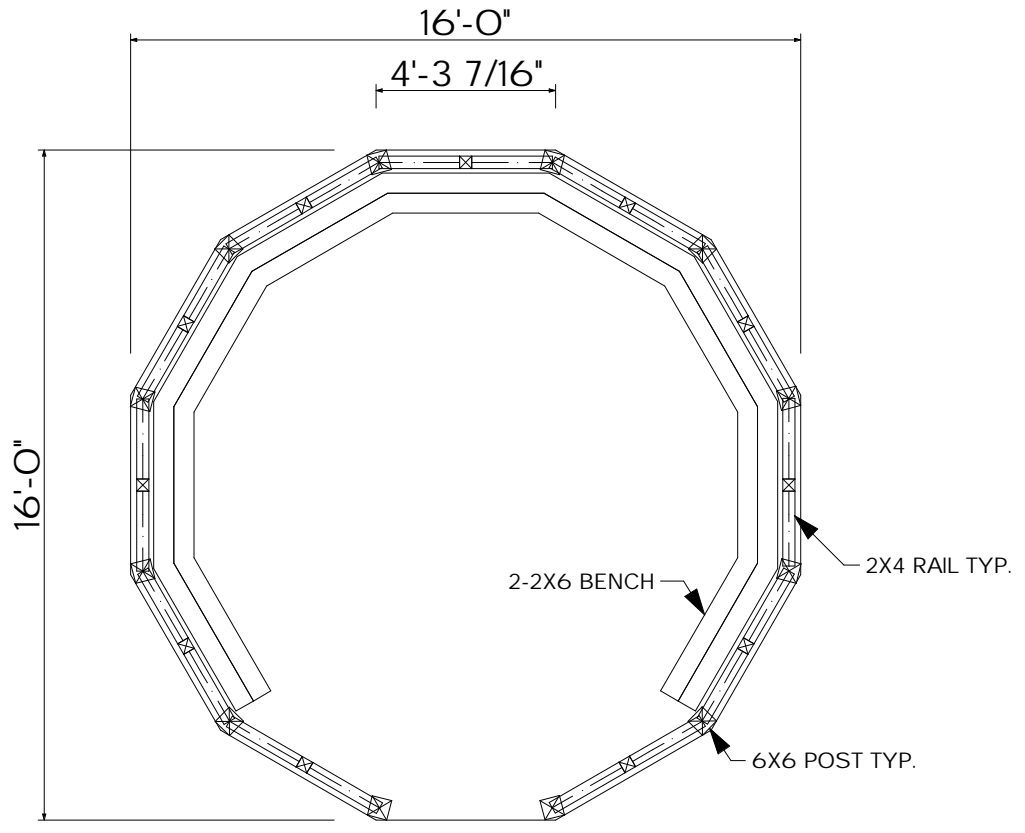

MOOSEHEAD CEDAR LOG HOMES

The Retreat

Sq. Ft.: 206
Size: 16'Wx16'L

"Adventure Series"

FIRST FLOOR

FRONT