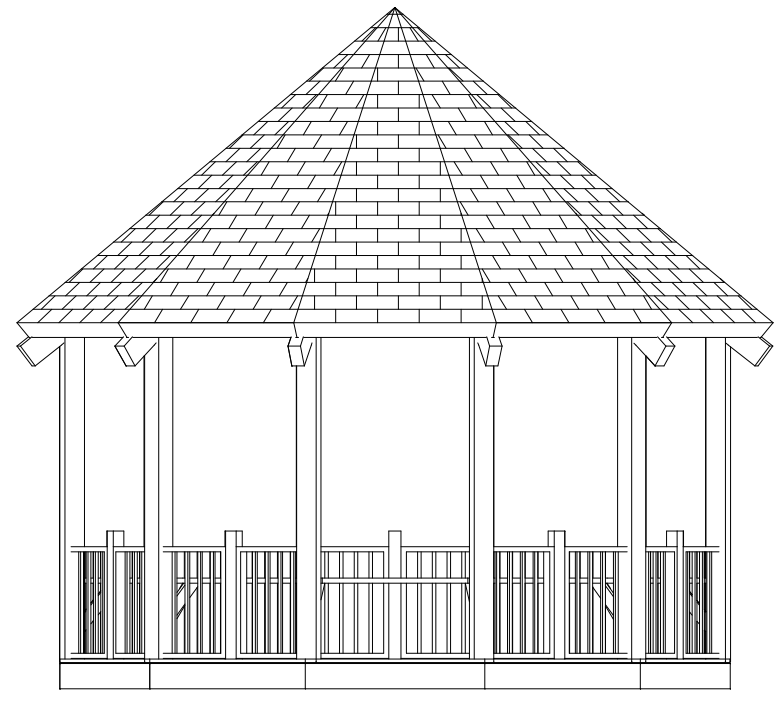

MOOSEHEAD CEDAR LOG HOMES

The Retreat

Sq. Ft.: 206
Size: 16'Wx16'L

"Adventure Series"

FIRST FLOOR

FRONT