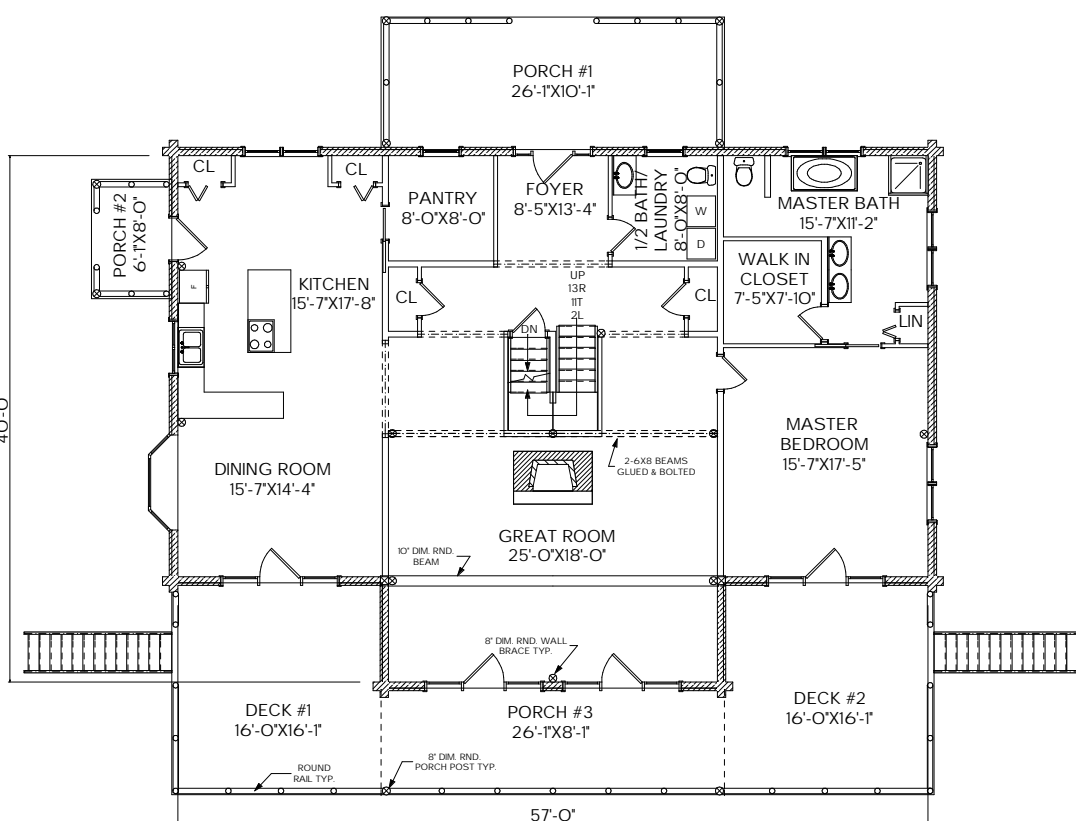

MOOSEHEAD CEDAR LOG HOMES

The Ripogenus

Sq. Ft.: 3,573
Size: 57'Wx40'L
Baths: 3
Bedrooms: 4

FRONT

LEFT

REAR

RIGHT

FIRST FLOOR

SECOND FLOOR