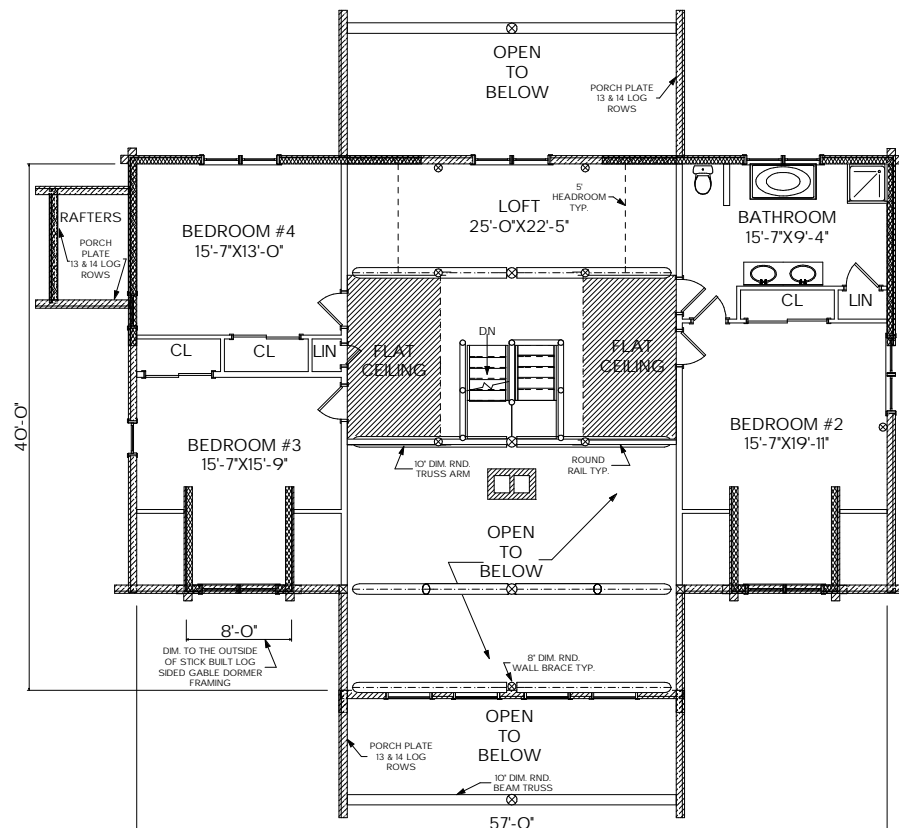

MOOSEHEAD CEDAR LOG HOMES

The Ripogenus

Sq. Ft.: 3,573
Size: 57'Wx40'L
Baths: 3
Bedrooms: 4

FRONT

LEFT

REAR

RIGHT

FIRST FLOOR

SECOND FLOOR