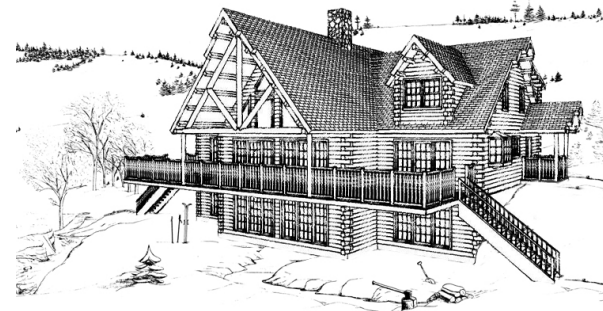

MOOSEHEAD CEDAR LOG HOMES

The Ripogenus

Sq. Ft.: 3,573
Size: 57'Wx40'L
Baths: 3
Bedrooms: 4

FRONT

LEFT

REAR

RIGHT

FIRST FLOOR

SECOND FLOOR