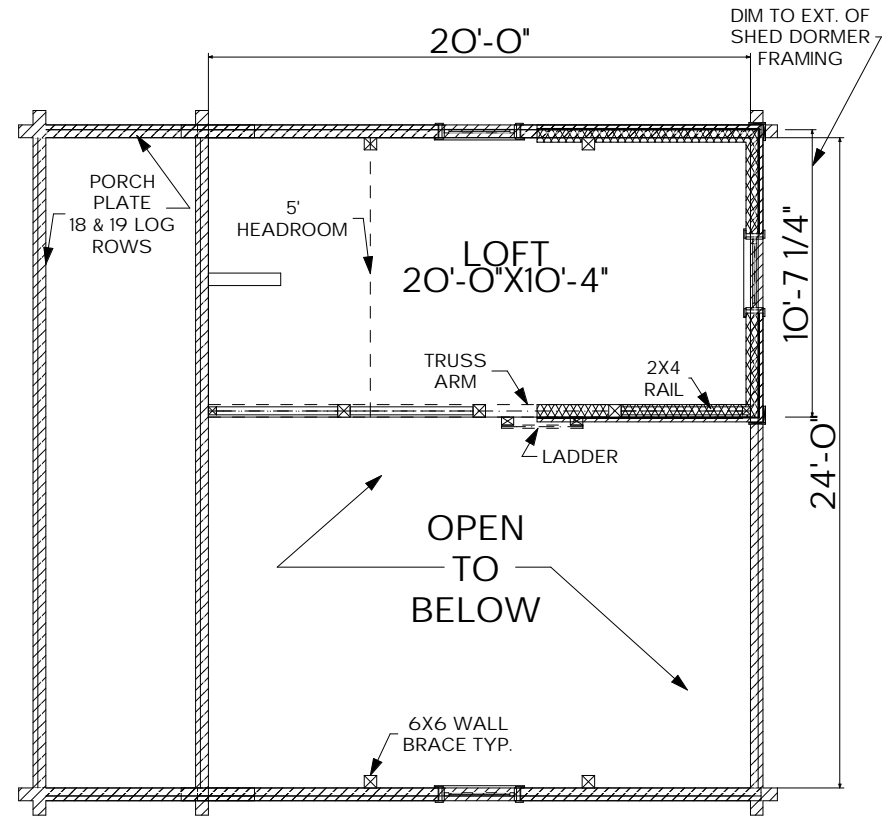

## The Six Rivers

Sq. Ft.: 700  
Size: 20'Wx24'L  
Baths: 1  
Bedrooms: 1

"Camp n' Cabin Series"

FRONT

LEFT

REAR

RIGHT

FIRST FLOOR

SECOND FLOOR