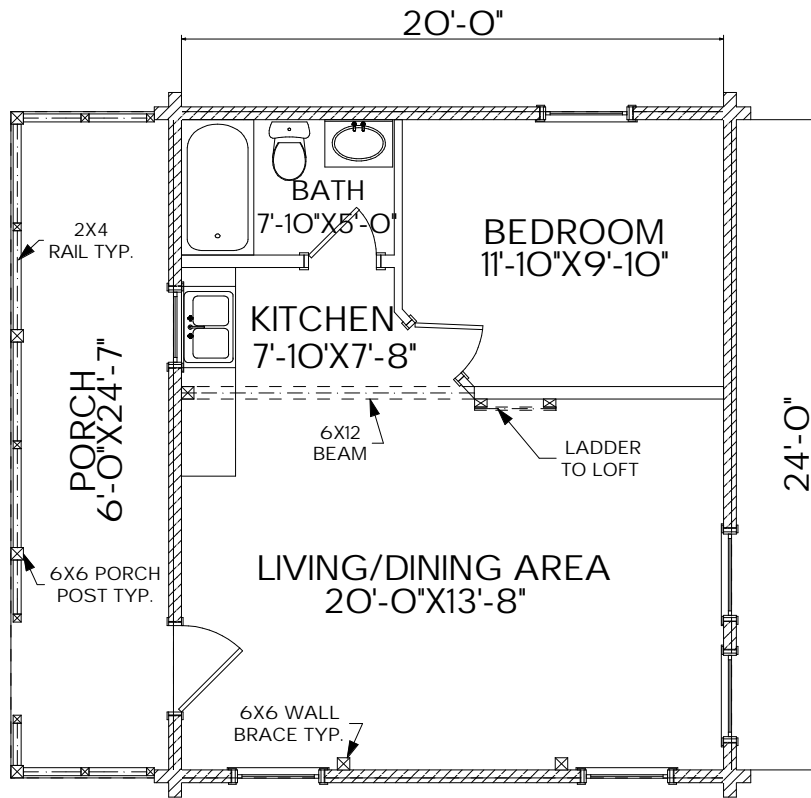

## The Six Rivers

Sq. Ft.: 700  
Size: 20'Wx24'L  
Baths: 1  
Bedrooms: 1

"Camp n' Cabin Series"

FRONT

LEFT

REAR

RIGHT

FIRST FLOOR

SECOND FLOOR