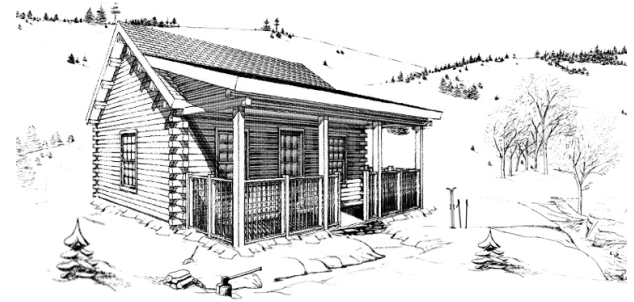

MOOSEHEAD CEDAR LOG HOMES

The Winterhaven

"Camp n' Cabin Series"

Sq. Ft.: 633
Size: 24'Wx16'L
Baths: 1
Bedrooms: 2

FRONT

LEFT

REAR

RIGHT

FIRST FLOOR

SECOND FLOOR