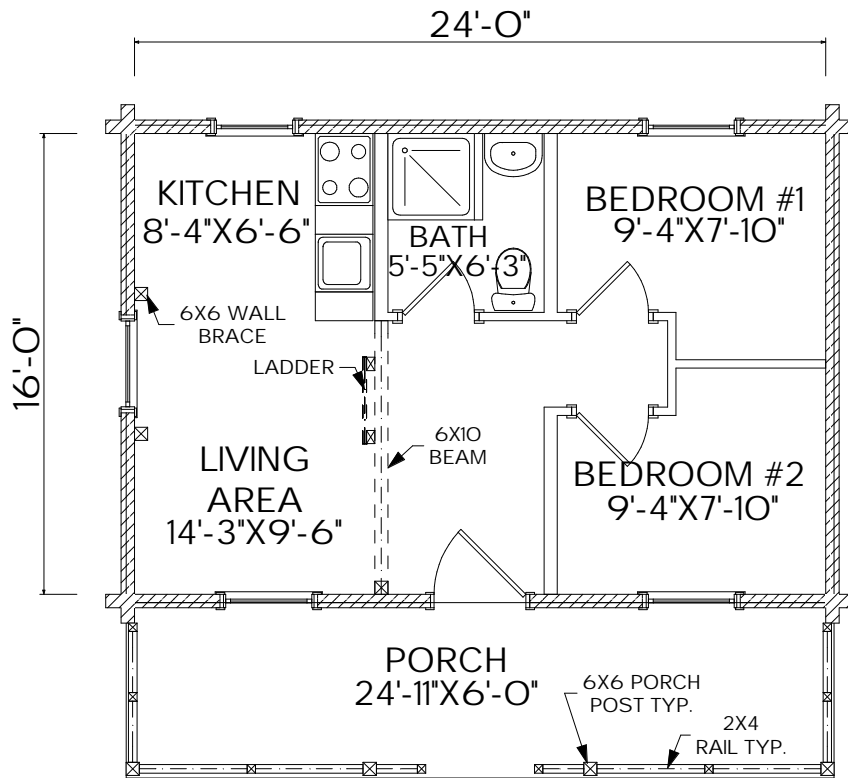

MOOSEHEAD CEDAR LOG HOMES

The Winterhaven

"Camp n' Cabin Series"

Sq. Ft.: 633
Size: 24'Wx16'L
Baths: 1
Bedrooms: 2

FRONT

LEFT

REAR

RIGHT

FIRST FLOOR

SECOND FLOOR