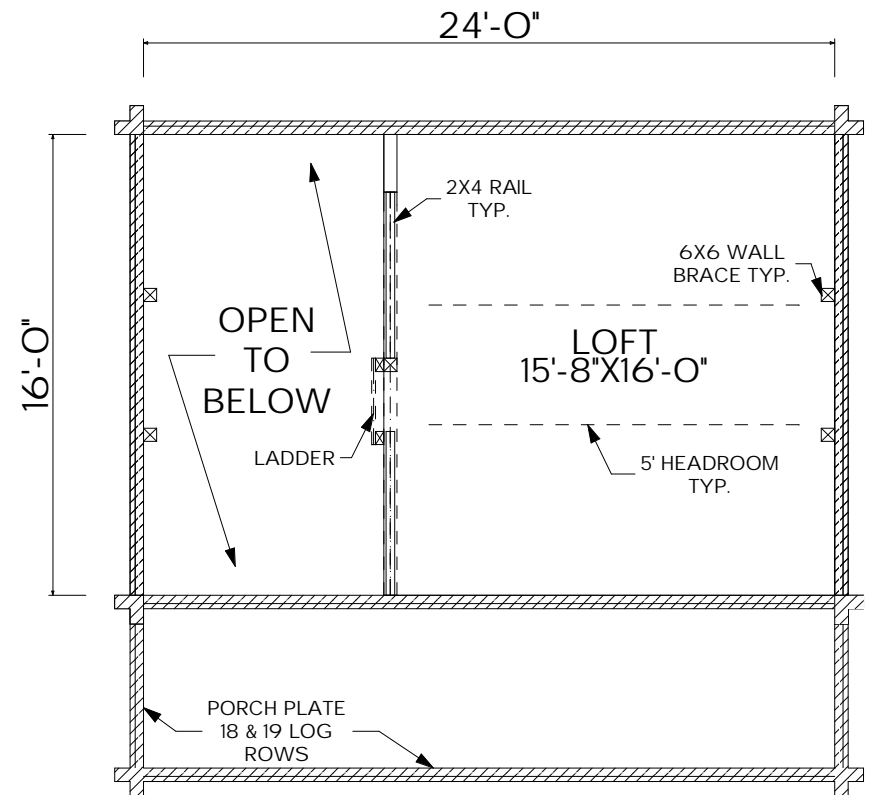

MOOSEHEAD CEDAR LOG HOMES

The Winterhaven

"Camp n' Cabin Series"

Sq. Ft.: 633
Size: 24'Wx16'L
Baths: 1
Bedrooms: 2

FRONT

LEFT

REAR

RIGHT

FIRST FLOOR

SECOND FLOOR