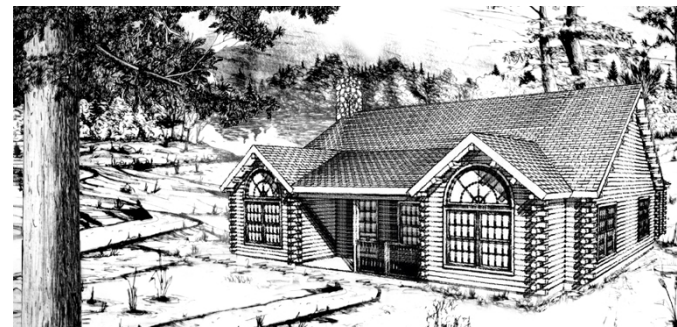

MOOSEHEAD CEDAR LOG HOMES

The Brassua

Sq. Ft.: 1,550
Size: 42'Wx58'L
Baths: 2
Bedrooms: 3

FRONT

LEFT

REAR

RIGHT

FIRST FLOOR

SECOND FLOOR