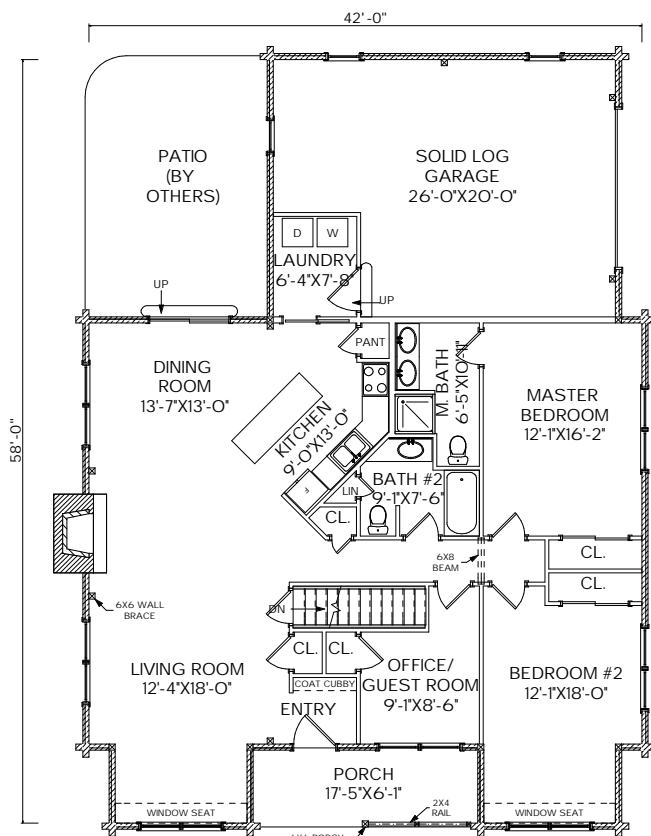

MOOSEHEAD CEDAR LOG HOMES

The Brassua

Sq. Ft.: 1,550
Size: 42'Wx58'L
Baths: 2
Bedrooms: 3

FRONT

LEFT

REAR

RIGHT

FIRST FLOOR

SECOND FLOOR