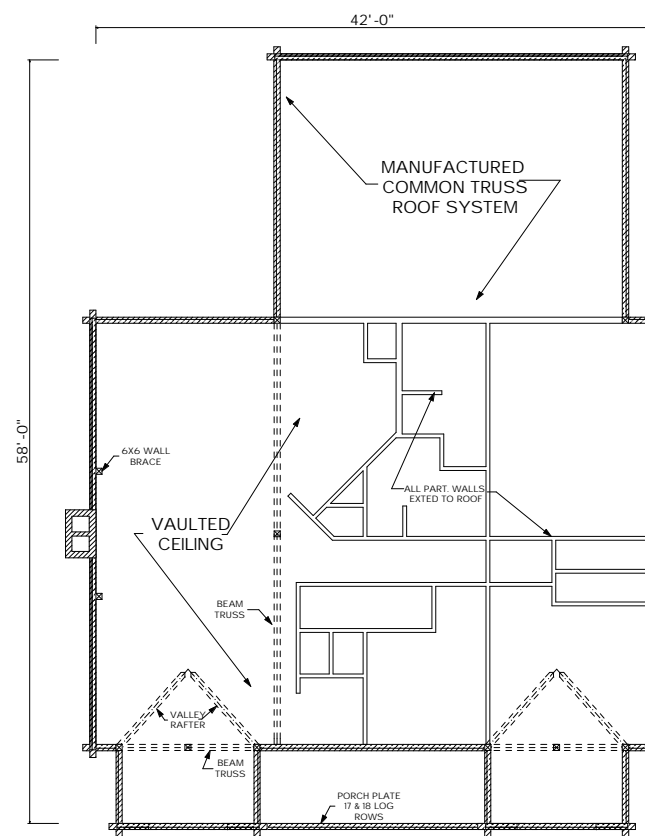

MOOSEHEAD CEDAR LOG HOMES

The Brassua

Sq. Ft.: 1,550
Size: 42'Wx58'L
Baths: 2
Bedrooms: 3

FRONT

LEFT

REAR

RIGHT

FIRST FLOOR

SECOND FLOOR