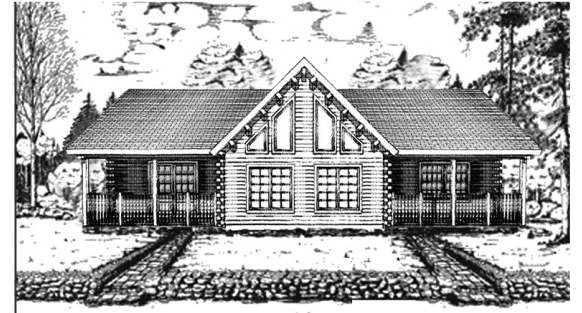

MOOSEHEAD CEDAR LOG HOMES

Cumberland

Sq. Ft: 1392
Size: 50x32
Baths: 2
Bedrooms: 3

FRONT

LEFT

REAR

RIGHT

FIRST FLOOR