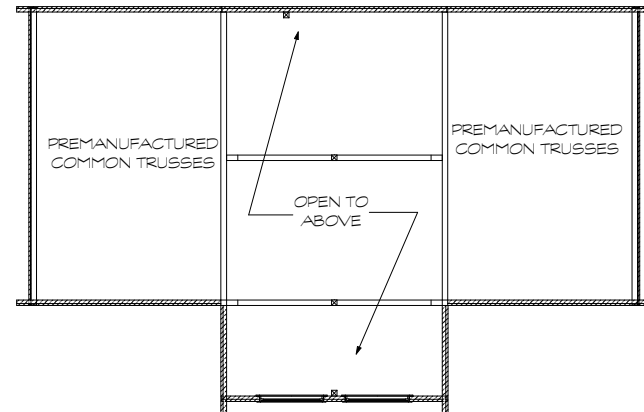

MOOSEHEAD CEDAR LOG HOMES

Cumberland

Sq. Ft: 1392
Size: 50x32
Baths: 2
Bedrooms: 3

FRONT

LEFT

REAR

RIGHT

FIRST FLOOR

SECOND FLOOR