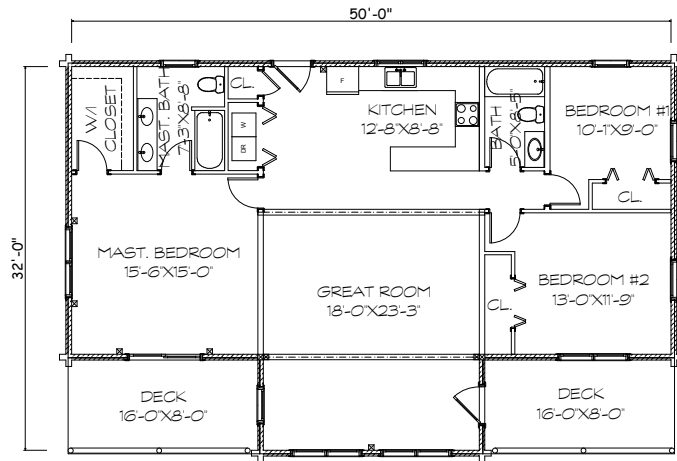

MOOSEHEAD CEDAR LOG HOMES

Cumberland

Sq. Ft: 1392
Size: 50x32
Baths: 2
Bedrooms: 3

FRONT

LEFT

REAR

RIGHT

FIRST FLOOR

SECOND FLOOR