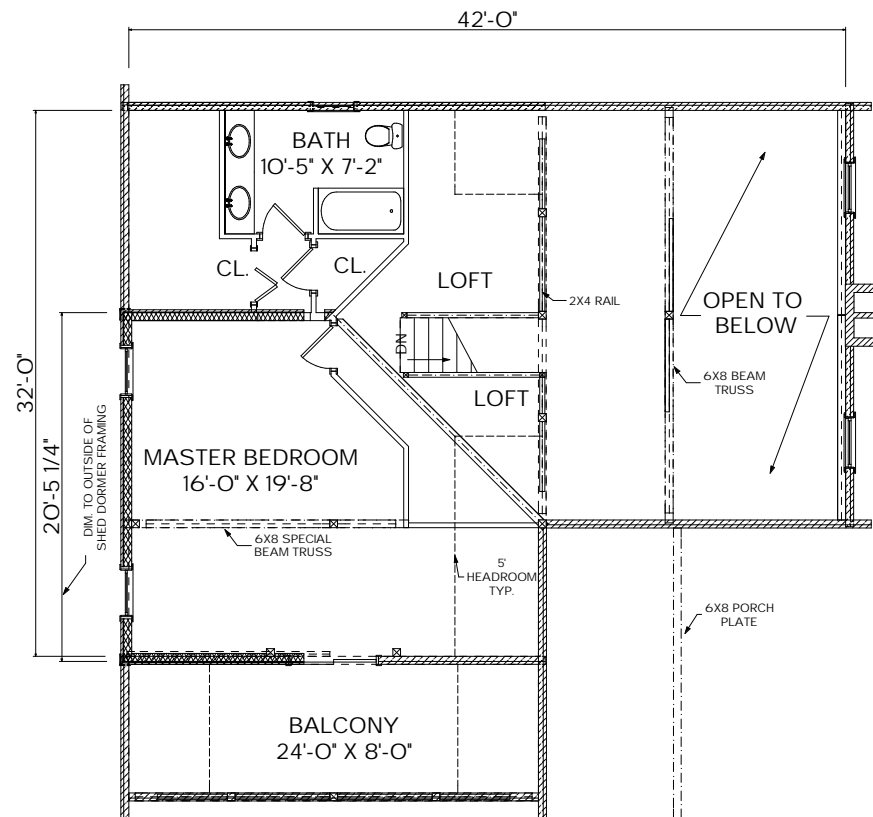

MOOSEHEAD CEDAR LOG HOMES

The Clearwater

Sq. Ft.: 1,996
Size: 42'Wx32'L
Baths: 2
Bedrooms: 3

FRONT

LEFT

REAR

RIGHT

FIRST FLOOR

SECOND FLOOR