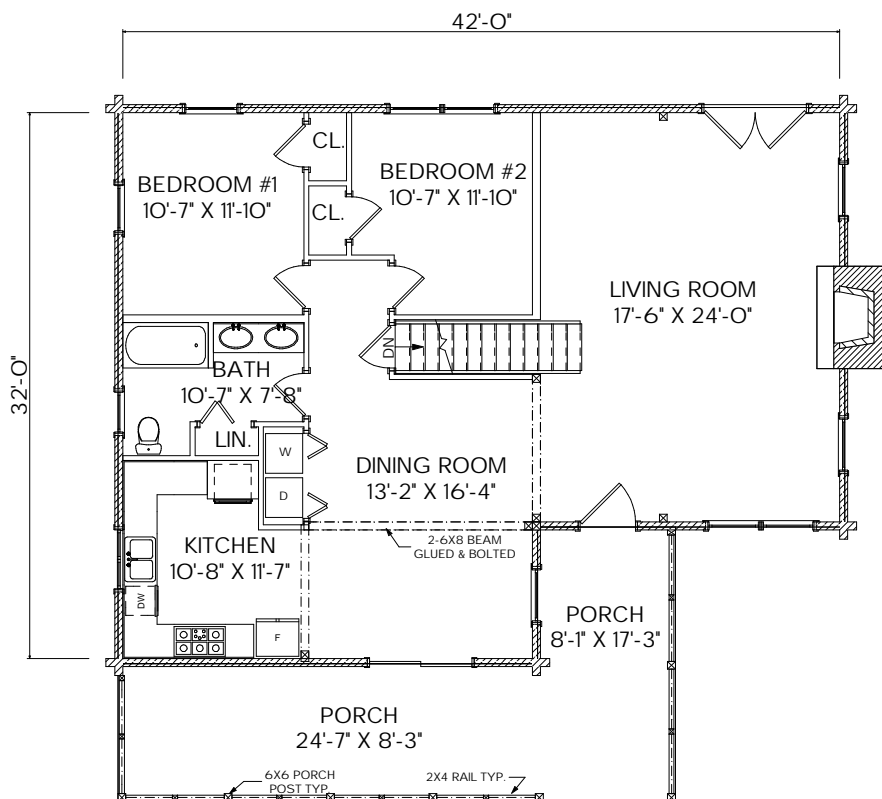

MOOSEHEAD CEDAR LOG HOMES

The Clearwater

Sq. Ft.: 1,996
Size: 42'Wx32'L
Baths: 2
Bedrooms: 3

FRONT

LEFT

REAR

RIGHT

FIRST FLOOR

SECOND FLOOR