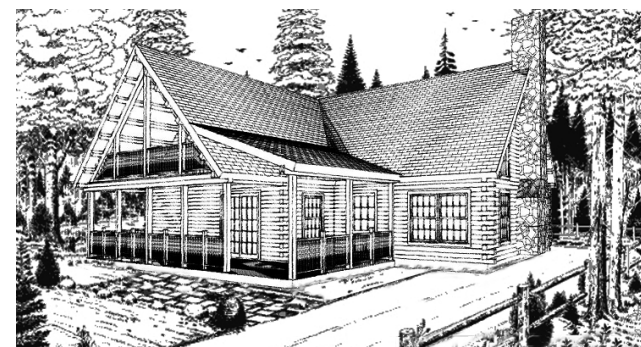

MOOSEHEAD CEDAR LOG HOMES

The Clearwater

Sq. Ft.: 1,996
Size: 42'Wx32'L
Baths: 2
Bedrooms: 3

FRONT

LEFT

REAR

RIGHT

FIRST FLOOR

SECOND FLOOR