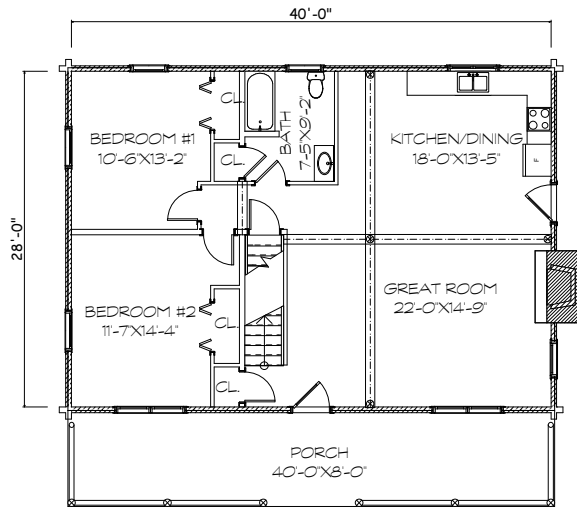

MOOSEHEAD CEDAR LOG HOMES

Deerview

Sq. Ft: 1914
Size: 40X28
Baths: 2
Bedrooms: 3

FRONT

LEFT

REAR

RIGHT

FIRST FLOOR

SECOND FLOOR