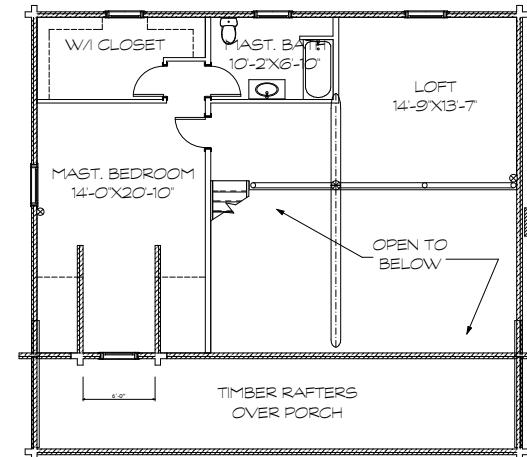

MOOSEHEAD CEDAR LOG HOMES

Deerview

Sq. Ft: 1914
Size: 40X28
Baths: 2
Bedrooms: 3

FRONT

LEFT

REAR

RIGHT

FIRST FLOOR

SECOND FLOOR