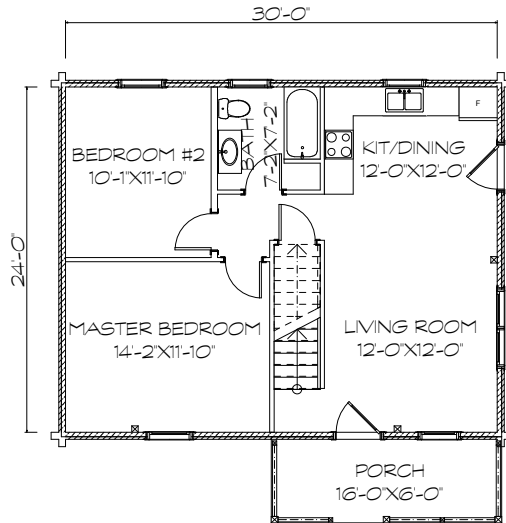

MOOSEHEAD CEDAR LOG HOMES

Jordan Pond

Sq. Ft: 1138
Size: 30x24
Baths: 1
Bedrooms: 2

FRONT

LEFT

REAR

RIGHT

FIRST FLOOR

SECOND FLOOR