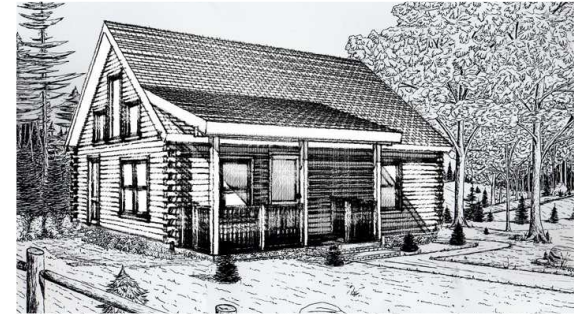

MOOSEHEAD CEDAR LOG HOMES

Jordan Pond

Sq. Ft: 1138
Size: 30x24
Baths: 1
Bedrooms: 2

FRONT

LEFT

REAR

RIGHT

FIRST FLOOR

SECOND FLOOR