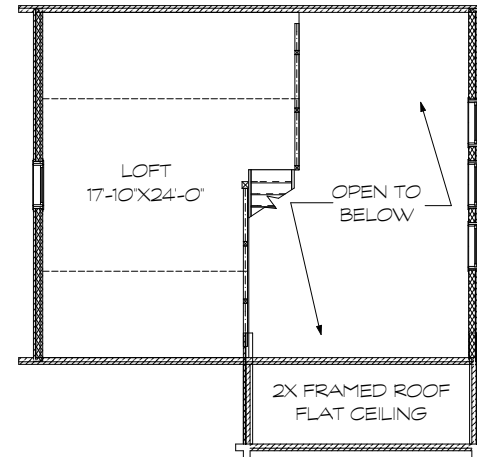

MOOSEHEAD CEDAR LOG HOMES

Jordan Pond

Sq. Ft: 1138
Size: 30x24
Baths: 1
Bedrooms: 2

FRONT

LEFT

REAR

RIGHT

FIRST FLOOR

SECOND FLOOR