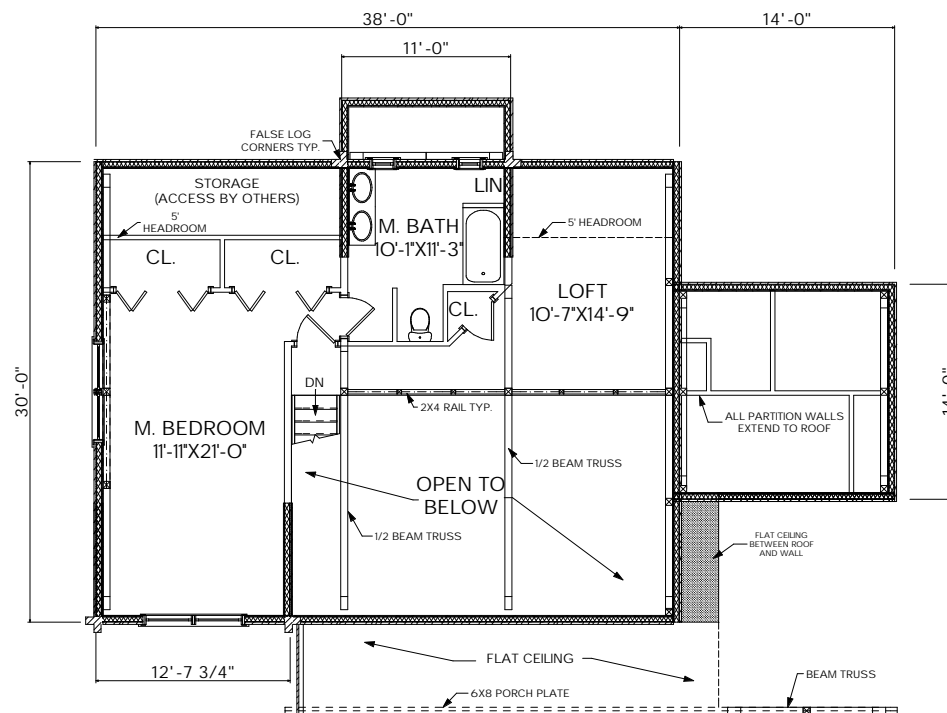

MOOSEHEAD CEDAR LOG HOMES

The Schoodic

Sq. Ft.: 2,106
Size: 52'Wx34'L
Baths: 3
Bedrooms: 3

FRONT

LEFT

REAR

RIGHT

FIRST FLOOR

SECOND FLOOR