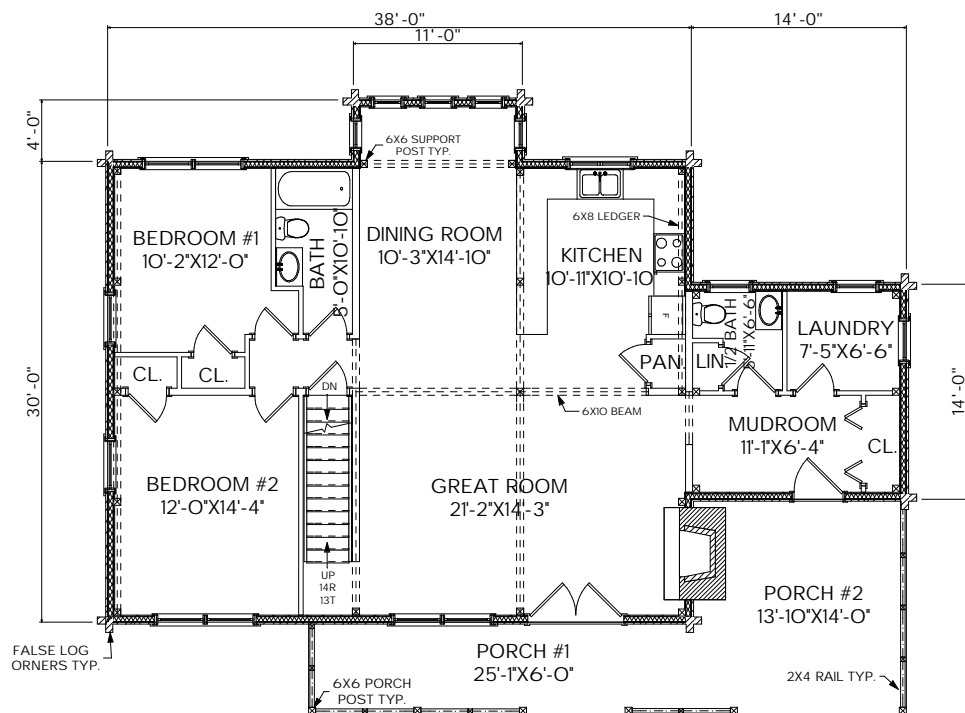

MOOSEHEAD CEDAR LOG HOMES

The Schoodic

Sq. Ft.: 2,106
Size: 52'Wx34'L
Baths: 3
Bedrooms: 3

FRONT

LEFT

REAR

RIGHT

FIRST FLOOR

SECOND FLOOR