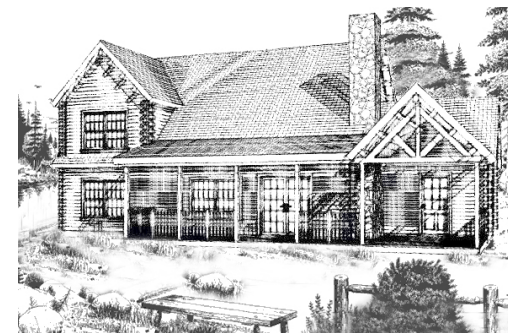

MOOSEHEAD CEDAR LOG HOMES

The Schoodic

Sq. Ft.: 2,106
Size: 52'Wx34'L
Baths: 3
Bedrooms: 3

FRONT

LEFT

REAR

RIGHT

FIRST FLOOR