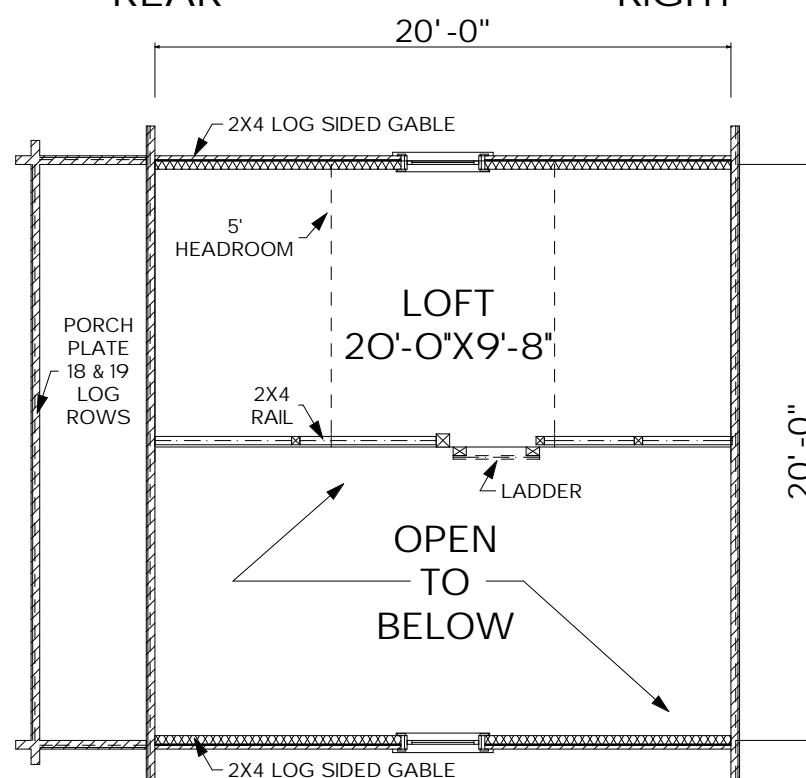

MOOSEHEAD CEDAR LOG HOMES

"The Wilderness Collection"

The Six Rivers

Sq. Ft.: 619
Size: 20'Wx20'L
Baths: 1
Bedrooms: 1

FRONT

LEFT

REAR

RIGHT

FIRST FLOOR

SECOND FLOOR