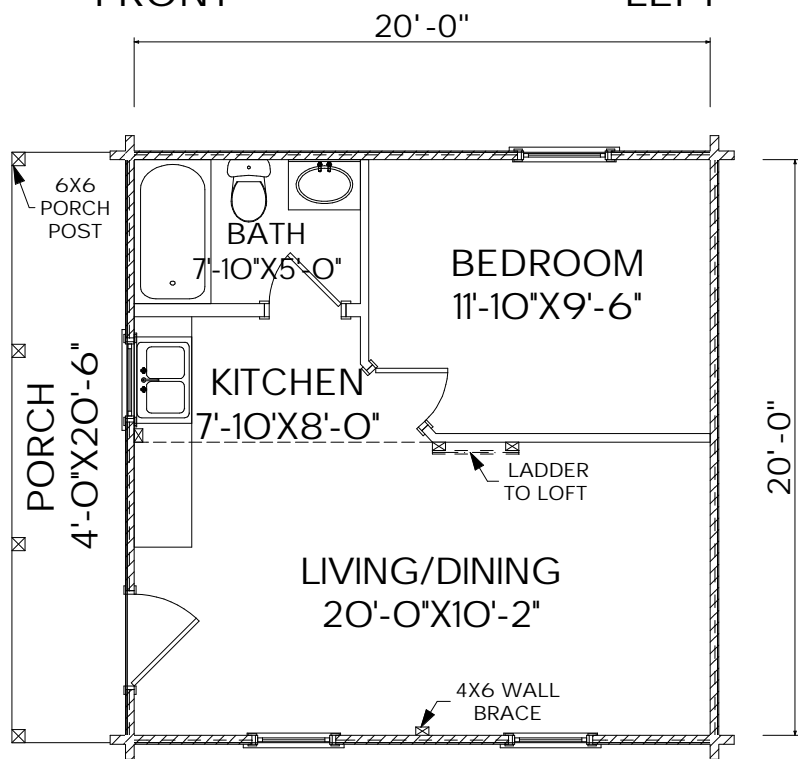

MOOSEHEAD CEDAR LOG HOMES

"The Wilderness Collection"

The Six Rivers

Sq. Ft.: 619
Size: 20'Wx20'L
Baths: 1
Bedrooms: 1

FRONT

LEFT

REAR

RIGHT

FIRST FLOOR

SECOND FLOOR